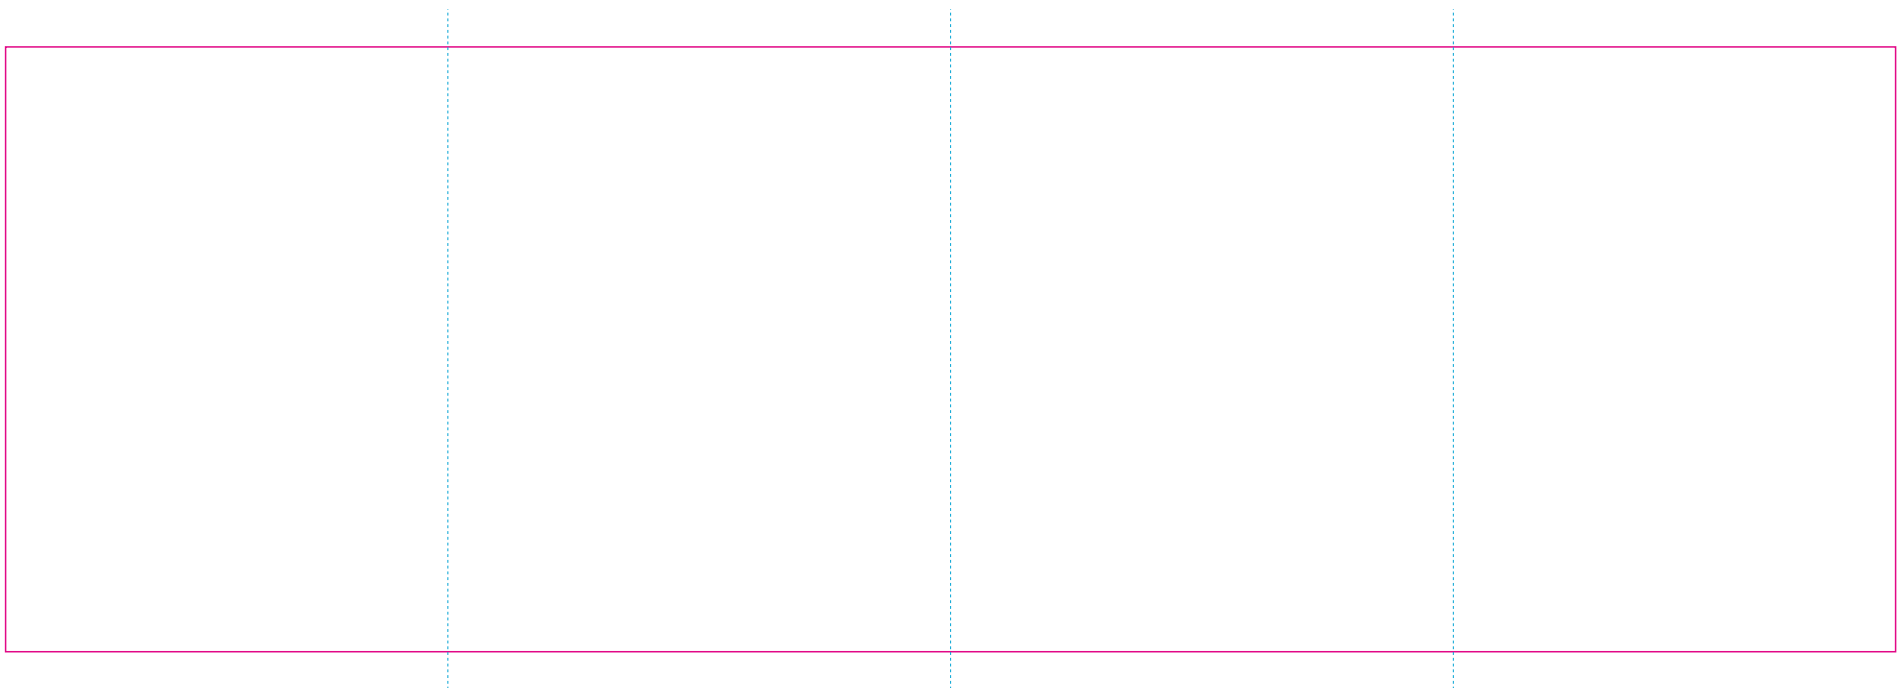

RS

RUV

— Edge of graphics

- - - centerlines

resolution: min. 300 DPI  
colours: CMYK  
formats: TIFF, PDF, EPS, AI, CDR

The pink outline the maximum size of graphic visible on the product.  
The blue dash line indicates the center line of the left, right and middle side of object.