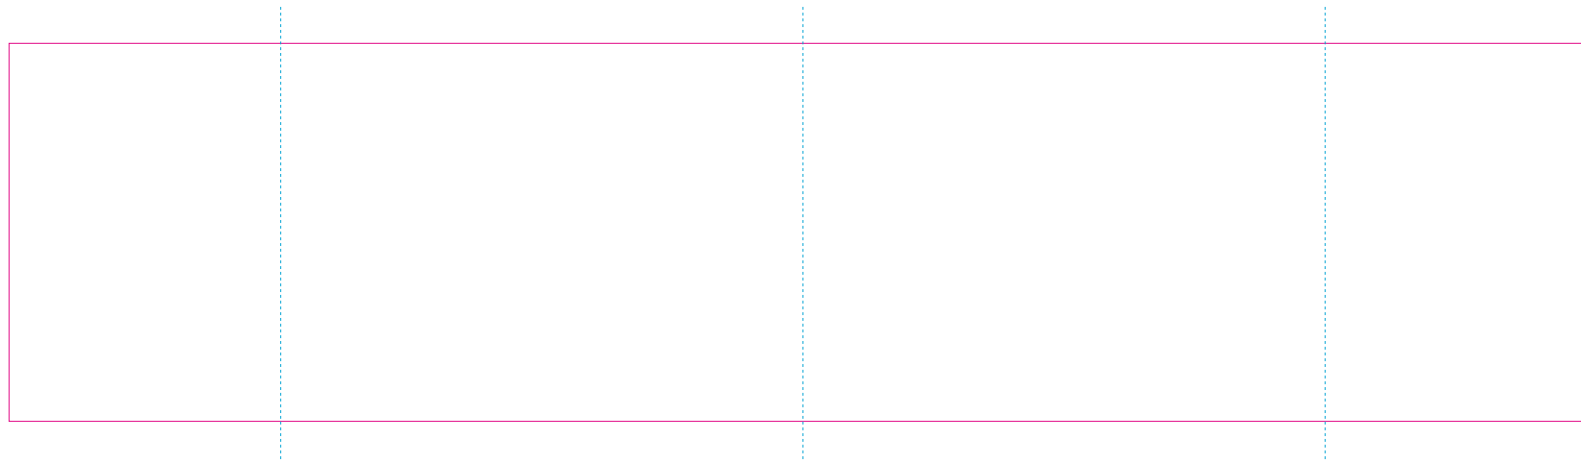

ER 2

ER 1, RS

With rotary screen printing technology the product can only be printed on the opposite side of the handle, please do not position the design on the right or left handed side.

——— Edge of graphics

----- centerlines

resolution: min. 300 DPI

colours: CMYK

formats: TIFF, PDF, EPS, AI, CDR

The pink outline the maximum size of graphic visible on the product.

The blue dash line indicates the center line of the left, right and middle side of object.