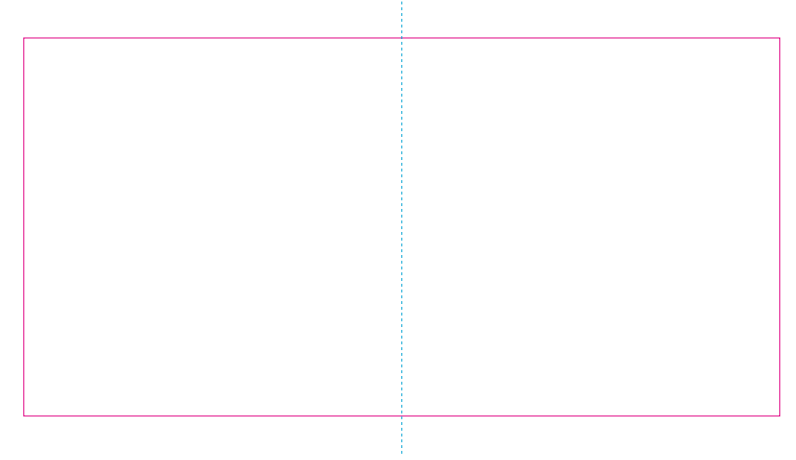

ER 2

ER 1, RS

With rotary screen printing technology the product can only be printed on the opposite side of the handle, please do not position the design on the right or left handed side.

——— Edge of graphics

----- centerlines

resolution: min. 300 DPI

colours: CMYK

formats: TIFF, PDF, EPS, AI, CDR

The pink outline the maximum size of graphic visible on the product.

The blue dash line indicates the center line of the left, right and middle side of object.