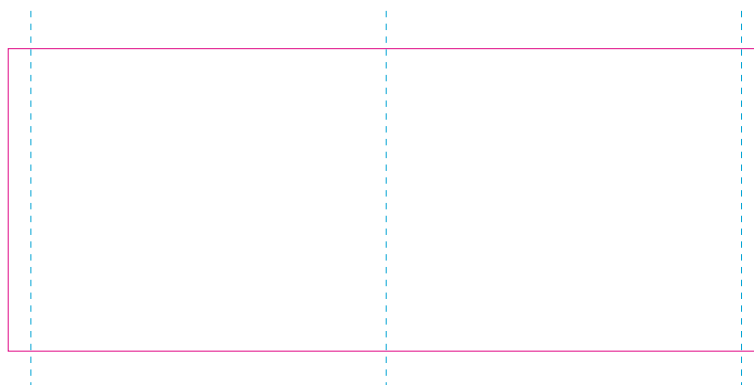

# RS

—— Edge of graphics

- - - - centerlines

file format: vector

colours: in one color

formats: PDF, EPS, AI, CDR

The pink outline the maximum size of graphic visible on the product.

The blue dash line indicates the center line of the left, right and middle side of object.