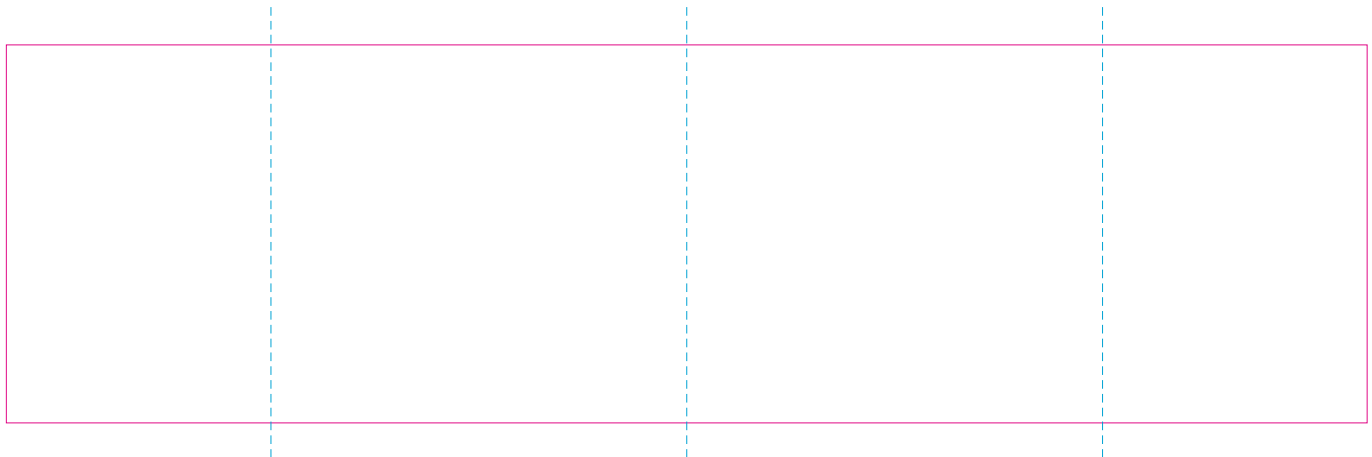

ER 1, RS

With rotary screen printing technology the product can only be printed on the opposite side of the handle, please do not position the design on the right or left handed side.

ER 2

— Edge of graphics

- - - centerlines

file format: vector

colours: in one color

formats: PDF, EPS, AI, CDR

The pink outline the maximum size of graphic visible on the product.

The blue dash line indicates the center line of the left, right and middle side of object.