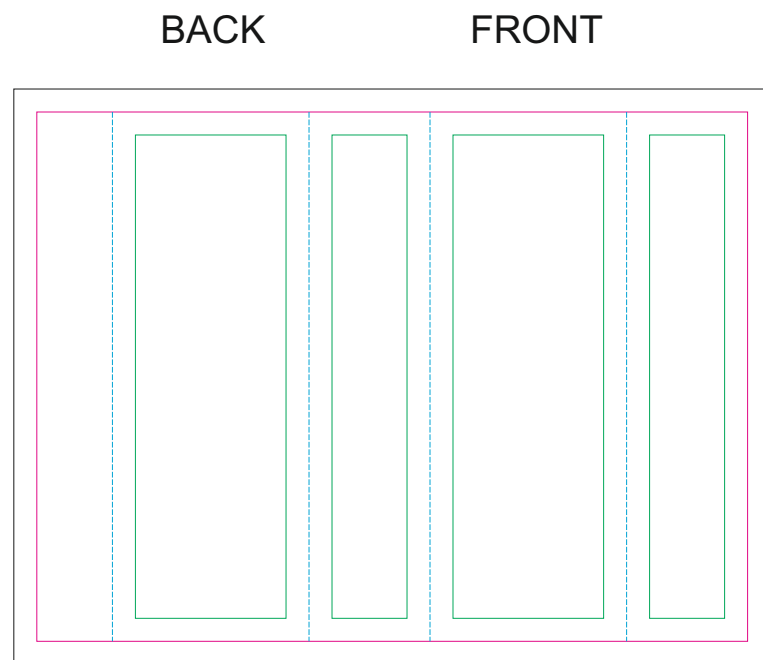

Paper Sleeve

- Margin
- Edge of product
- Bleed limit 3-3 mm (background must fill it)
- - - - Fold line

resolution: min. 300 DPI
colours: CMYK
formats: TIFF, PDF, EPS, AI, CDR

The green line indicates the area all non-background object-texts, logos, etc.
The pink outline the maximum size of graphic visible on the product.
The black line indicates the size of the required graphics including bleed.
The blue line indicates the folding.