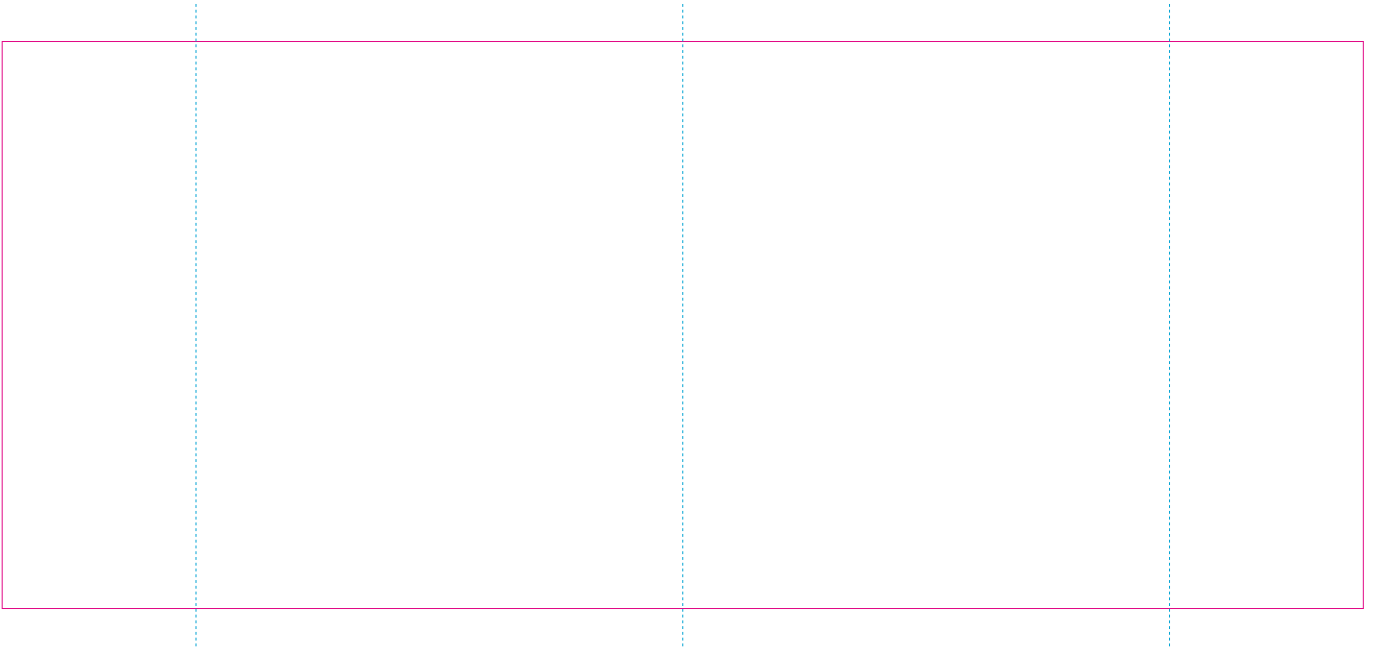

C

RS

With rotary screen printing technology the product can only be printed on the opposite side of the handle, please do not position the design on the right or left handed side.

— Edge of graphics

- - - centerlines

resolution: min. 300 DPI

colours: CMYK

formats: TIFF, PDF, EPS, AI, CDR

The pink outline the maximum size of graphic visible on the product.

The blue dash line indicates the center line of the left, right and middle side of object.