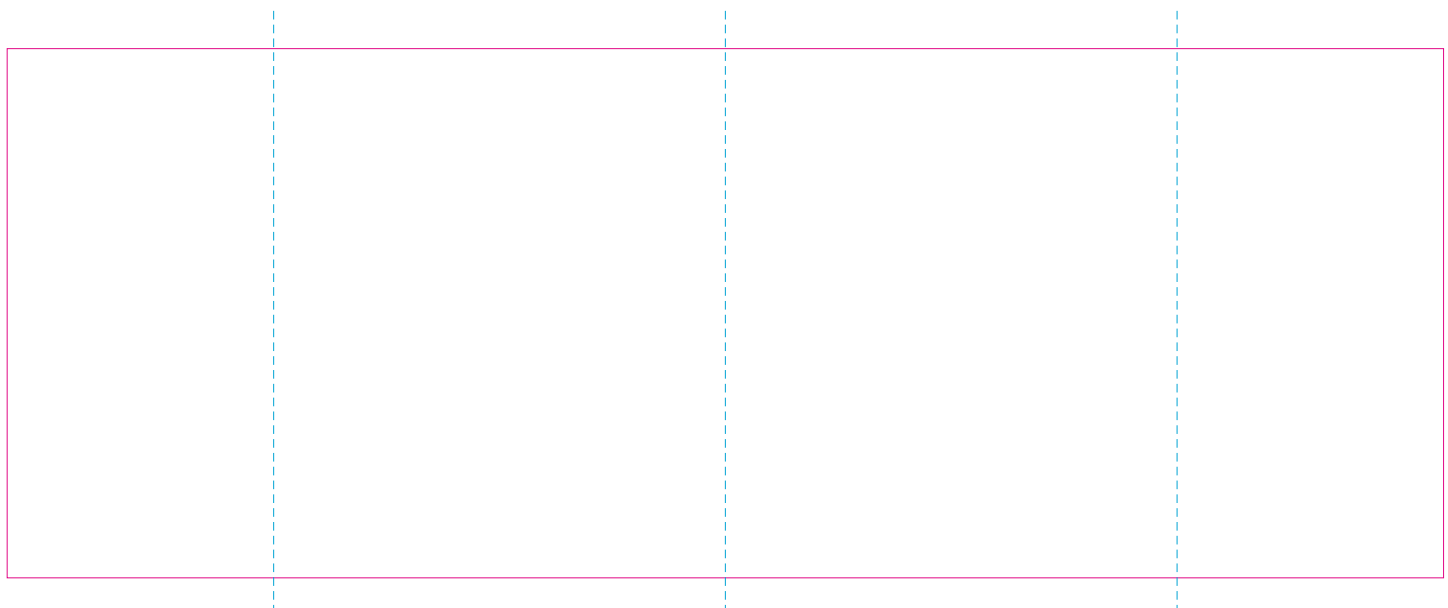

ER 1, RS

With rotary screen printing technology the product can only be printed on the opposite side of the handle, please do not position the design on the right or left handed side.

ER 2, C

— Edge of graphics

- - - centerlines

file format: vector

colours: in one color

formats: PDF, EPS, AI, CDR

The pink outline the maximum size of graphic visible on the product.

The blue dash line indicates the center line of the left, right and middle side of object.