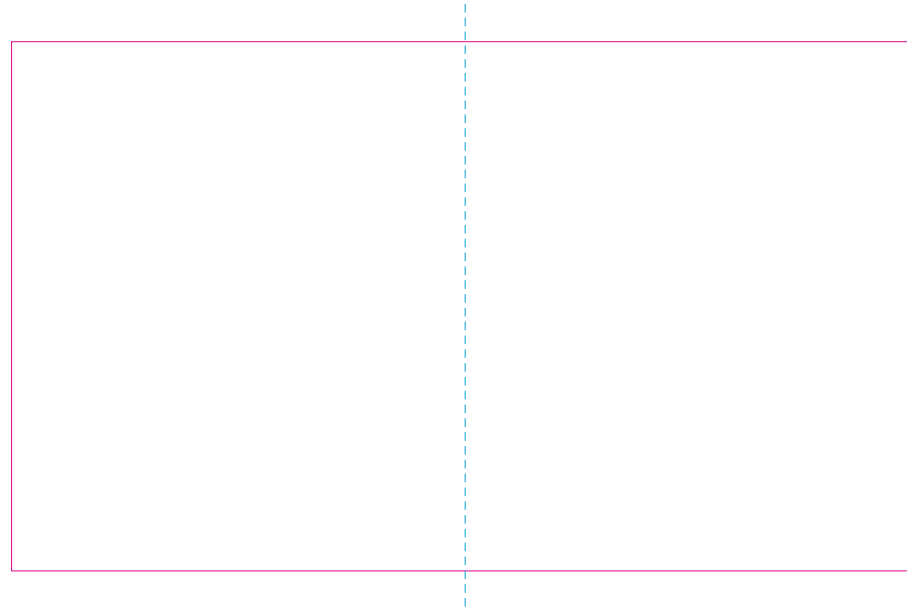

ER 1, RS

With rotary screen printing technology the product can only be printed on the opposite side of the handle, please do not position the design on the right or left handed side.

ER 2, C

— Edge of graphics

- - - centerlines

file format: vector

colours: in one color

formats: PDF, EPS, AI, CDR

The pink outline the maximum size of graphic visible on the product.

The blue dash line indicates the center line of the left, right and middle side of object.