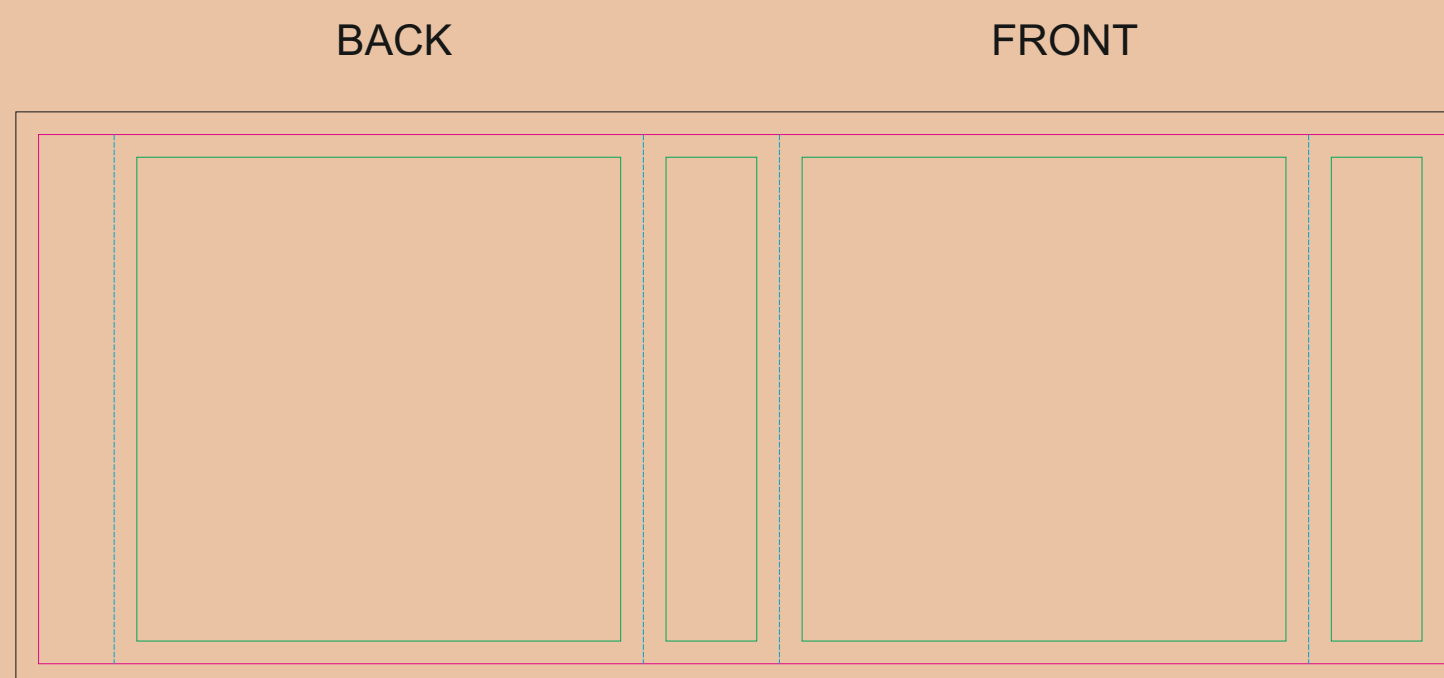

CRAFT Paper Sleeve

- Margin
- Edge of product
- Bleed limit 3-3 mm (background must fill it)
- - - - - Fold line

resolution: min. 300 DPI
colours: CMYK
formats: TIFF, PDF, EPS, AI, CDR

The green line indicates the area all non-background object-texts, logos, etc.
The pink outline the maximum size of graphic visible on the product.
The black line indicates the size of the required graphics including bleed.
The blue line indicates the folding.