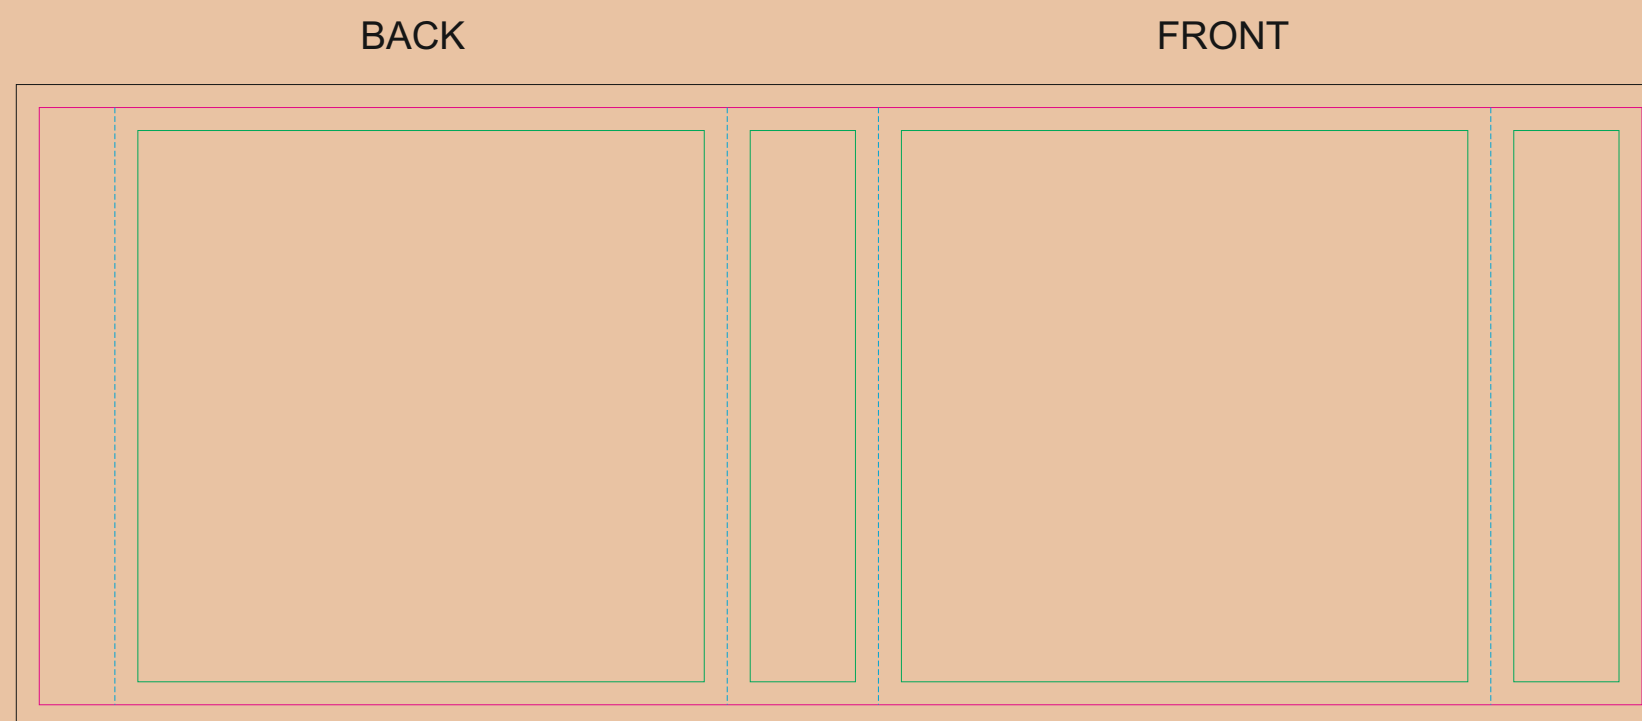

CRAFT Paper Sleeve

- Margin
- Edge of product
- Bleed limit 3-3 mm (background must fill it)
- - - - - Fold line

resolution: min. 300 DPI
colours: CMYK
formats: TIFF, PDF, EPS, AI, CDR

The green line indicates the area all non-background object-texts, logos, etc.
The pink outline the maximum size of graphic visible on the product.
The black line indicates the size of the required graphics including bleed.
The blue line indicates the folding.