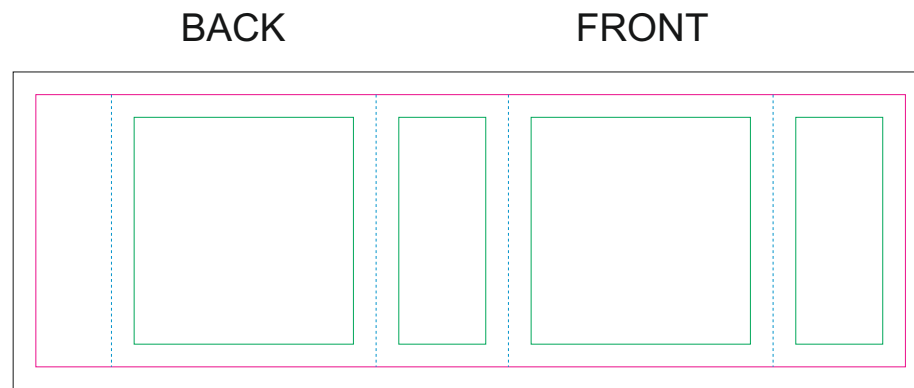

Paper Sleeve

- Margin
- Edge of product
- Bleed limit 3-3 mm (background must fill it)
- - - - - Fold line

resolution: min. 300 DPI
colours: CMYK
formats: TIFF, PDF, EPS, AI, CDR

The green line indicates the area all non-background object-texts, logos, etc.
The pink outline the maximum size of graphic visible on the product.
The black line indicates the size of the required graphics including bleed.
The blue line indicates the folding.