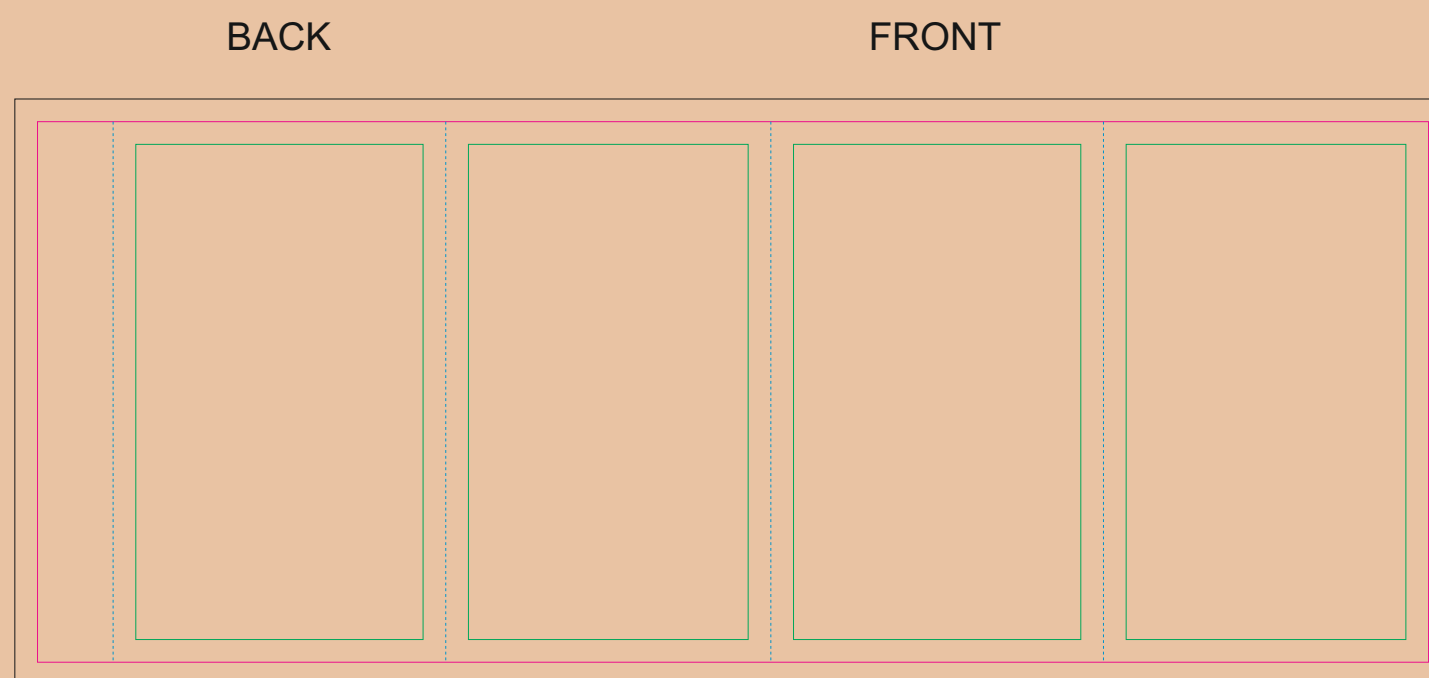

CRAFT Paper Sleeve

- Margin
- Edge of product
- Bleed limit 3-3 mm (background must fill it)
- - - - - Fold line

resolution: min. 300 DPI
colours: CMYK
formats: TIFF, PDF, EPS, AI, CDR

The green line indicates the area all non-background object-texts, logos, etc.
The pink outline the maximum size of graphic visible on the product.
The black line indicates the size of the required graphics including bleed.
The blue line indicates the folding.