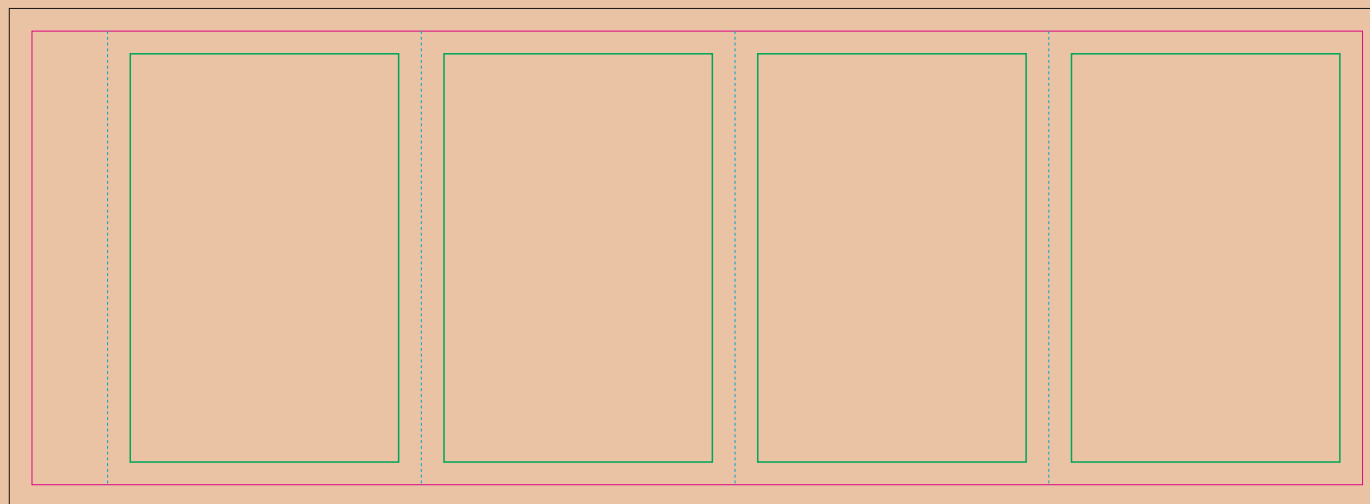

Paper Sleeve

BACK

FRONT

- Margin
- Edge of product
- Bleed limit 3-3 mm (background must fill it)
- - - - - Fold line

resolution: min. 300 DPI
colours: CMYK
formats: TIFF, PDF, EPS, AI, CDR

The green line indicates the area all non-background object-texts, logos, etc.
The pink outline the maximum size of graphic visible on the product.
The black line indicates the size of the required graphics including bleed.
The blue line indicates the folding.