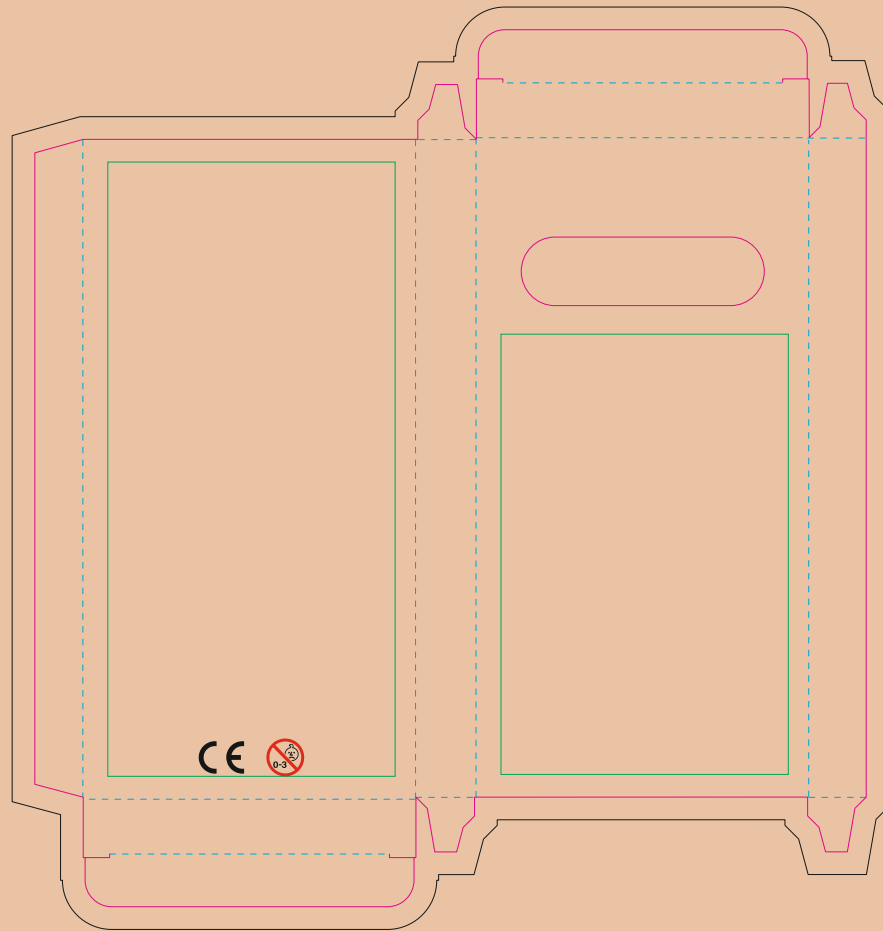

PENCIL

— Margin

— Edge of product

— Bleed limit 3-3 mm (background must fill it)

- - - - - Fold line

resolution: min. 300 DPI

colours: CMYK

formats: TIFF, PDF, EPS, AI, CDR

The green line indicates the area all non-background object-texts, logos, etc.
The pink outline the maximum size of graphic visible on the product.
The black line indicates the size of the required graphics including bleed.
The blue line indicates the folding.