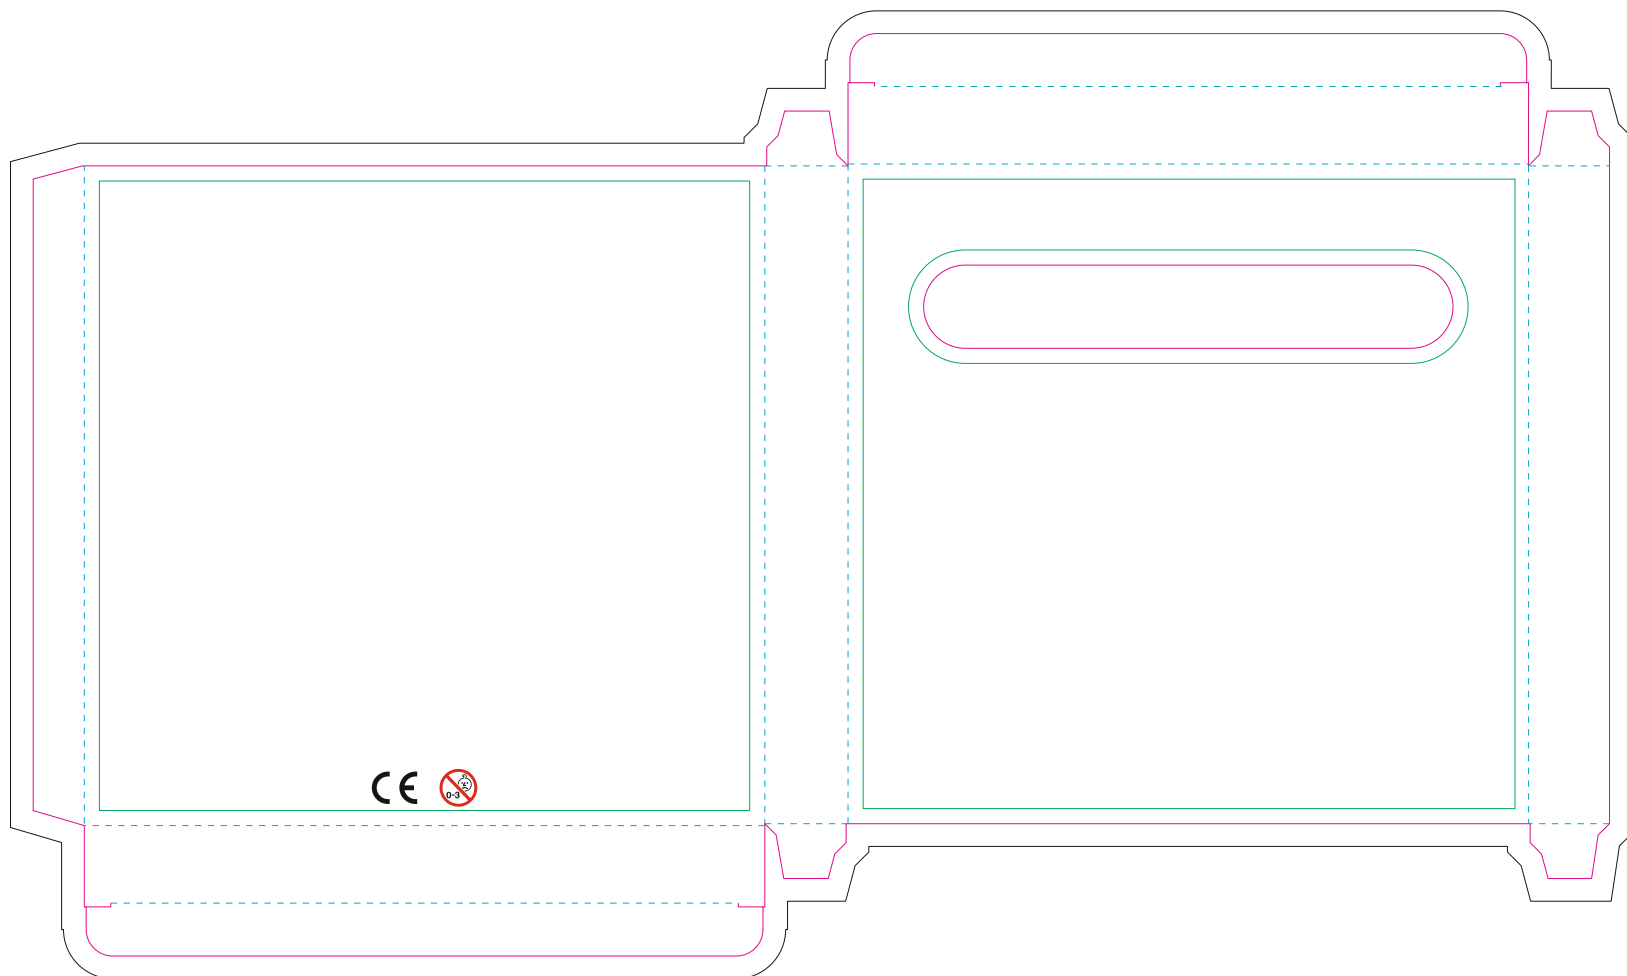

INCLUDES ENVIRONMENT PROTECTION
THEMED COLOURING BOOK

- Margin
- Edge of product
- Bleed limit 3-3 mm (background must fill it)
- - - - - Fold line

resolution: min. 300 DPI
colours: CMYK
formats: TIFF, PDF, EPS, AI, CDR

The green line indicates the area all non-background object-texts, logos, etc.
The pink outline the maximum size of graphic visible on the product.
The black line indicates the size of the required graphics including bleed.
The blue line indicates the folding.