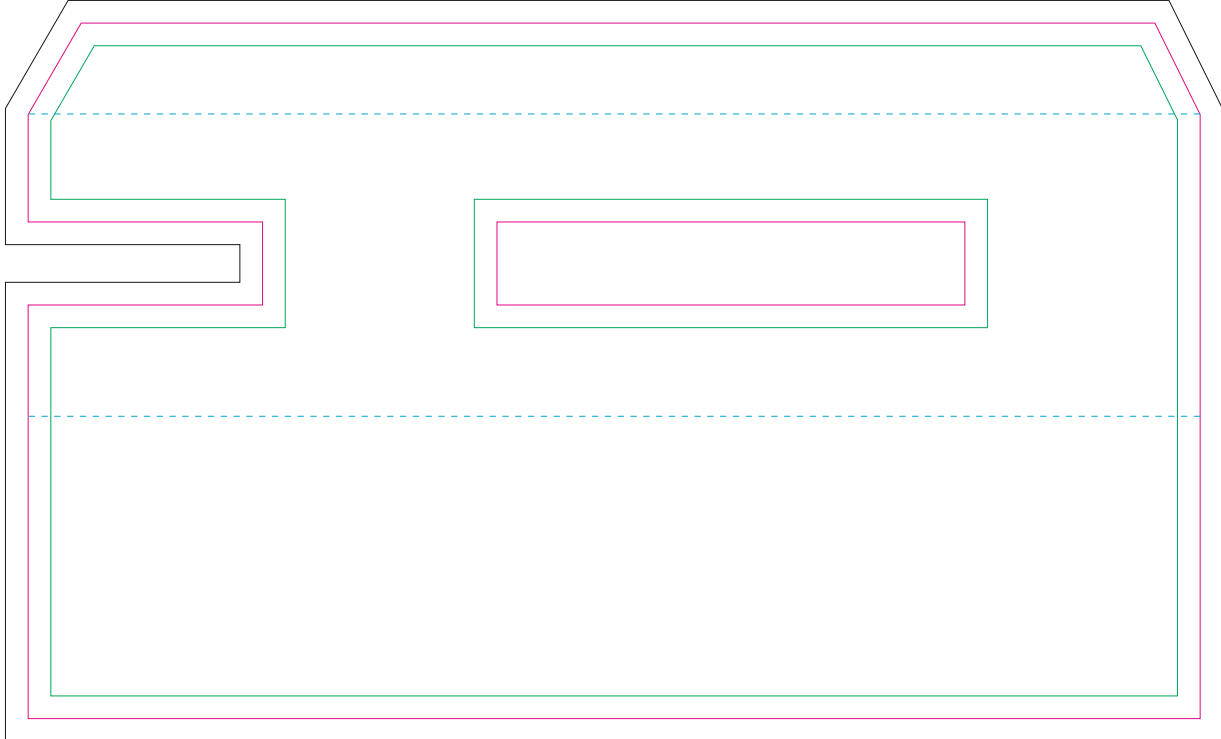

Outside

Inside

- Margin
- Edge of product
- Bleed limit 3-3 mm (background must fill it)
- - - - - Fold line

resolution: min. 300 DPI
colours: CMYK
formats: TIFF, PDF, EPS, AI, CDR

The green line indicates the area all non-background object-texts, logos, etc.
The pink outline the maximum size of graphic visible on the product.
The black line indicates the size of the required graphics including bleed.
The blue line indicates the folding.