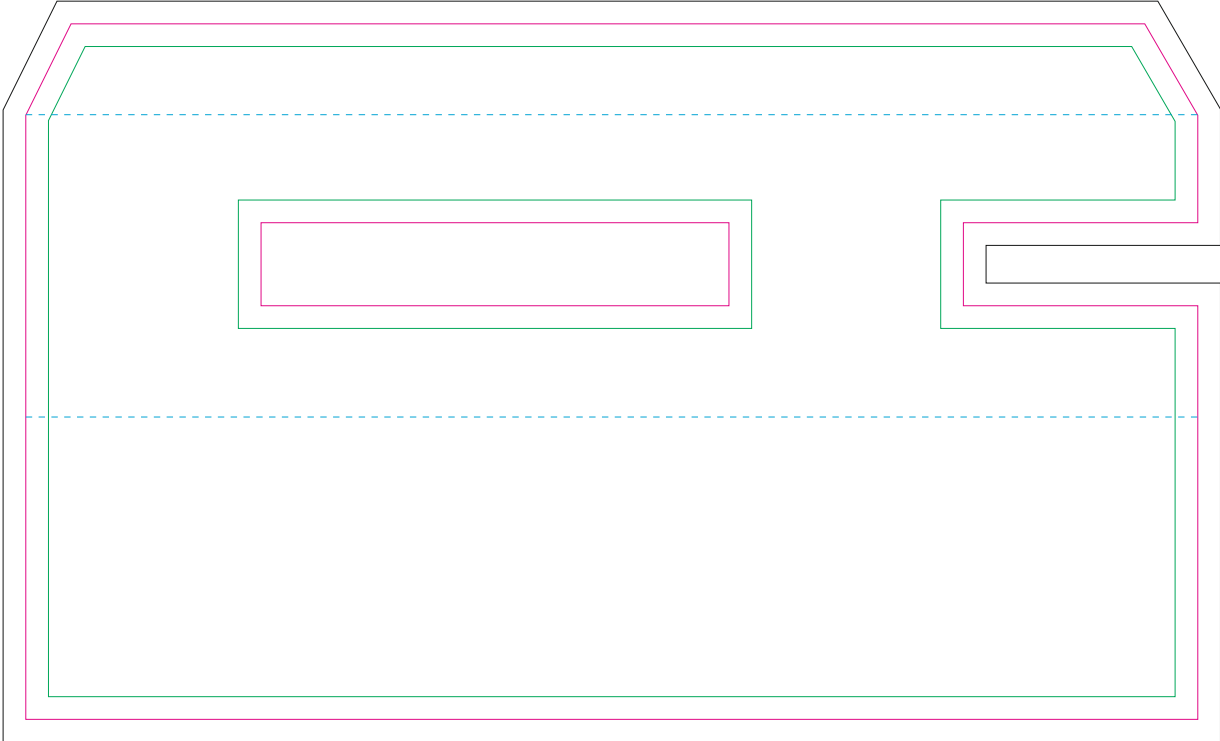

Outside

Inside

- Margin
- Edge of product
- Bleed limit 3-3 mm (background must fill it)
- - - - - Fold line

resolution: min. 300 DPI
colours: CMYK
formats: TIFF, PDF, EPS, AI, CDR

The green line indicates the area all non-background object-texts, logos, etc.
The pink outline the maximum size of graphic visible on the product.
The black line indicates the size of the required graphics including bleed.
The blue line indicates the folding.