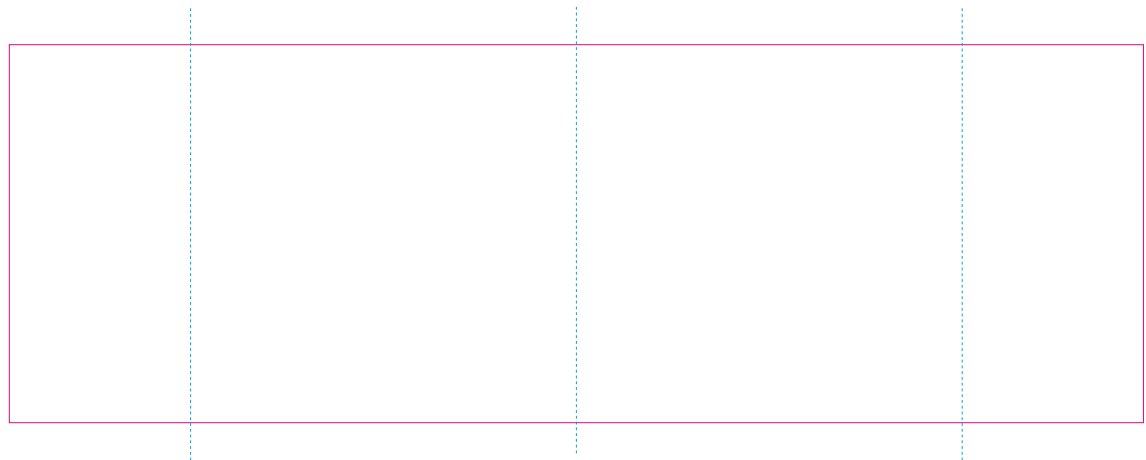

RUV

RS

— Edge of graphics

- - - centerlines

resolution: min. 300 DPI

colours: CMYK

formats: TIFF, PDF, EPS, AI, CDR

The pink outline the maximum size of graphic visible on the product.

The blue dash line indicates the center line of the left, right and middle side of object.