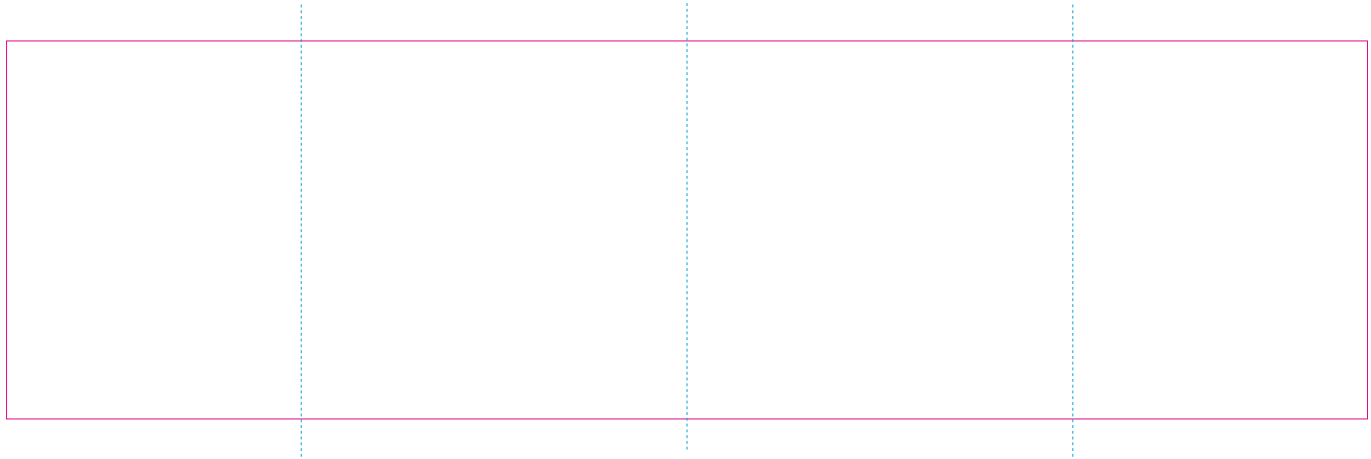

RUV

RS

— Edge of graphics

- - - centerlines

resolution: min. 300 DPI

colours: CMYK

formats: TIFF, PDF, EPS, AI, CDR

The pink outline the maximum size of graphic visible on the product.

The blue dash line indicates the center line of the left, right and middle side of object.