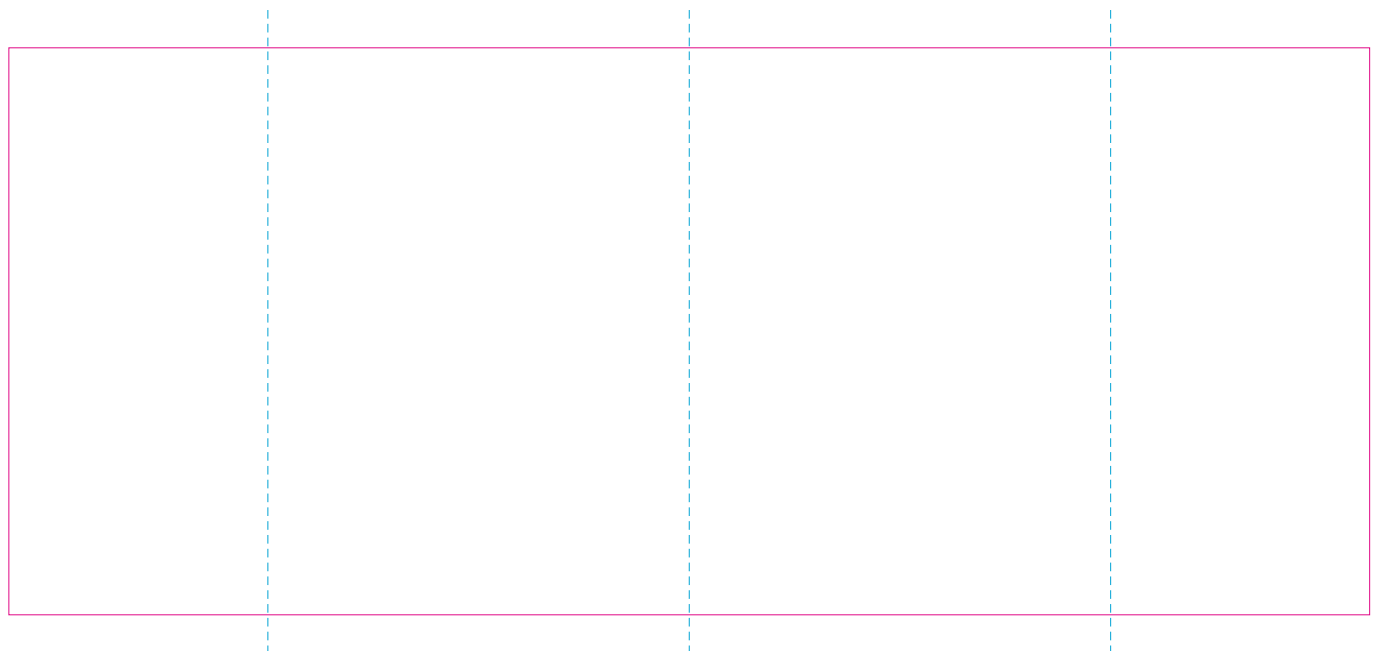

WPC, RS

With rotary screen printing technology the product can only be printed on the opposite side of the handle, please do not position the design on the right or left handed side.

C

— Edge of graphics

- - - centerlines

file format: vector
colours: in one color
formats: PDF, EPS, AI, CDR

The pink outline the maximum size of graphic visible on the product.
The blue dash line indicates the center line of the left, right and middle side of object.