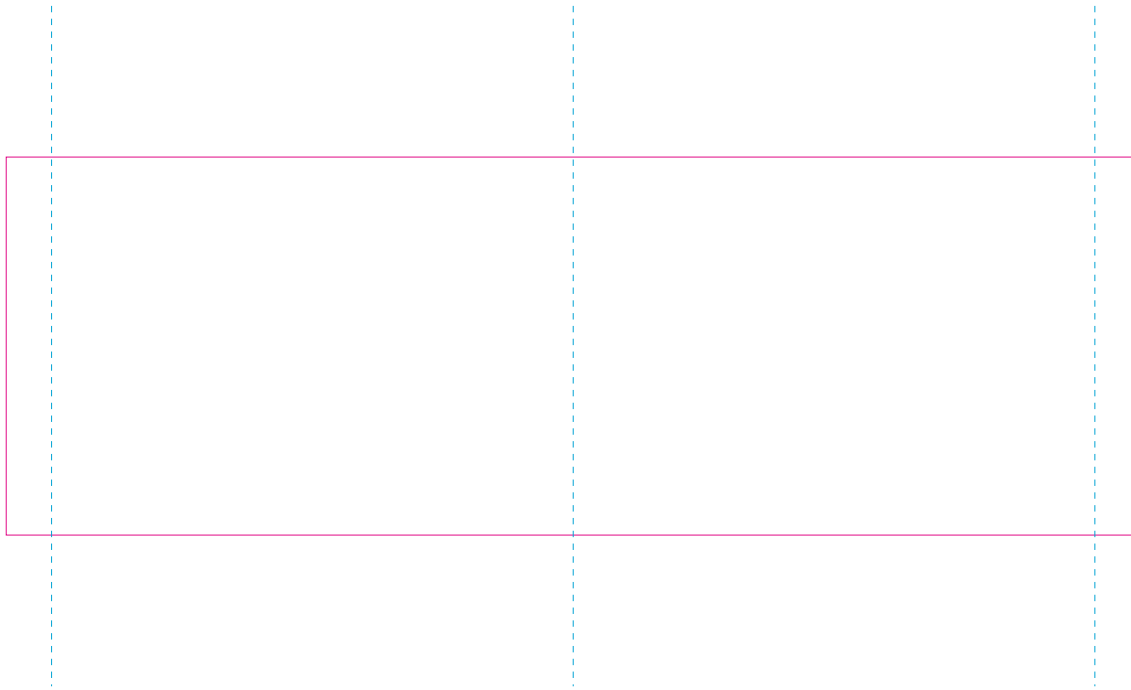

RS

With rotary screen printing technology the product can only be printed on the opposite side of the handle, please do not position the design on the right or left handed side.

— Edge of graphic

- - - centerlines

resolution: min. 300 DPI

colours: CMYK

formats: TIFF, PDF, EPS, AI, CDR

The pink outline the maximum size of graphic visible on the product.

The blue dash line indicates the center line of the left, right and middle side of object.