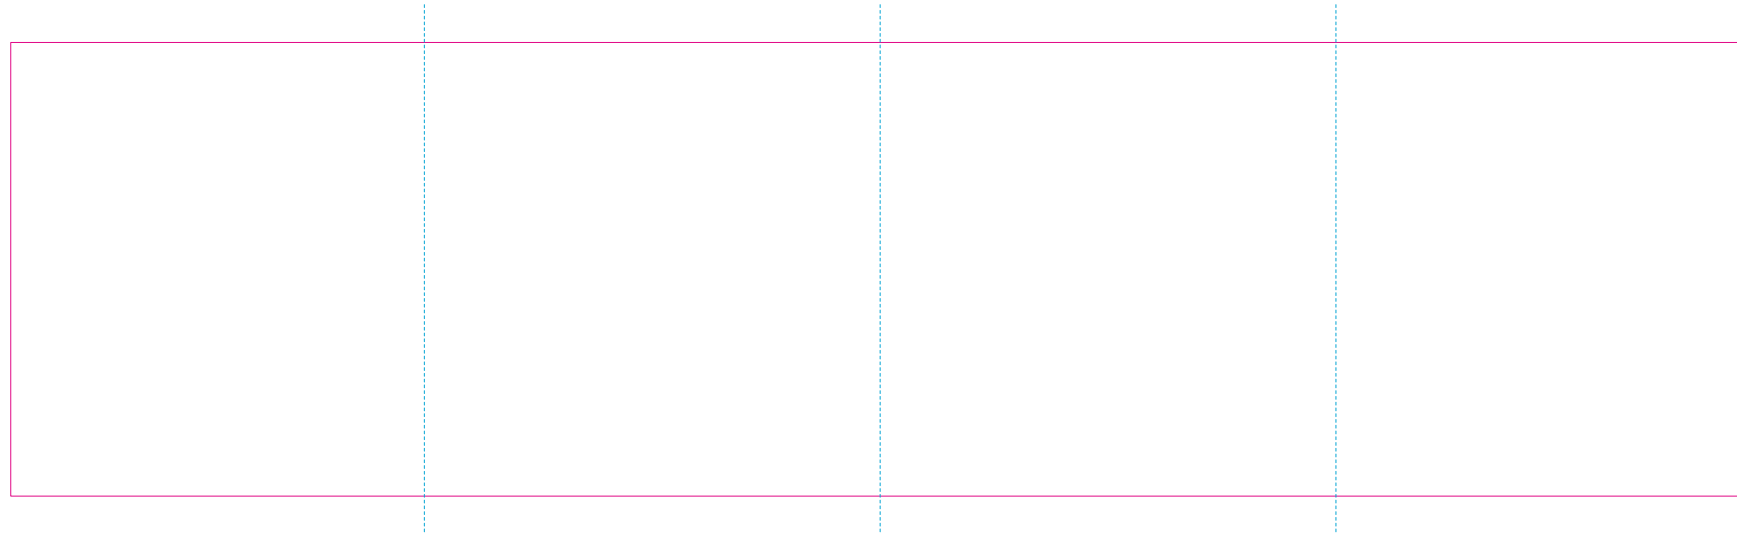

RUV

RS

— Edge of graphics

- - - centerlines

resolution: min. 300 DPI

colours: CMYK

formats: TIFF, PDF, EPS, AI, CDR

The pink outline the maximum size of graphic visible on the product.

The blue dash line indicates the center line of the left, right and middle side of object.