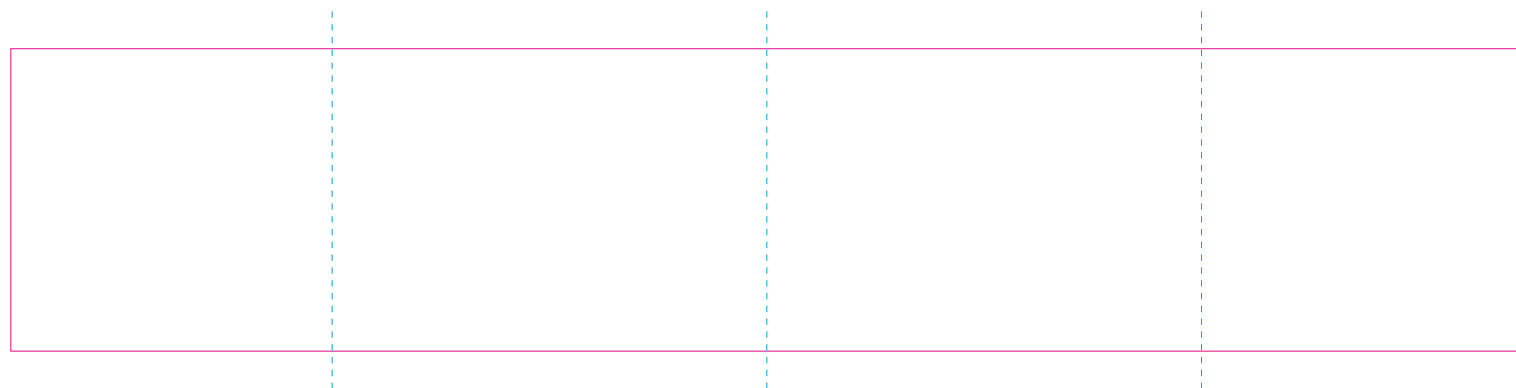

RUV

ER 2

RS

ER 1

— Edge of graphics

- - - centerlines

resolution: min. 300 DPI

colours: CMYK

formats: TIFF, PDF, EPS, AI, CDR

The pink outline the maximum size of graphic visible on the product.

The blue dash line indicates the center line of the left, right and middle side of object.