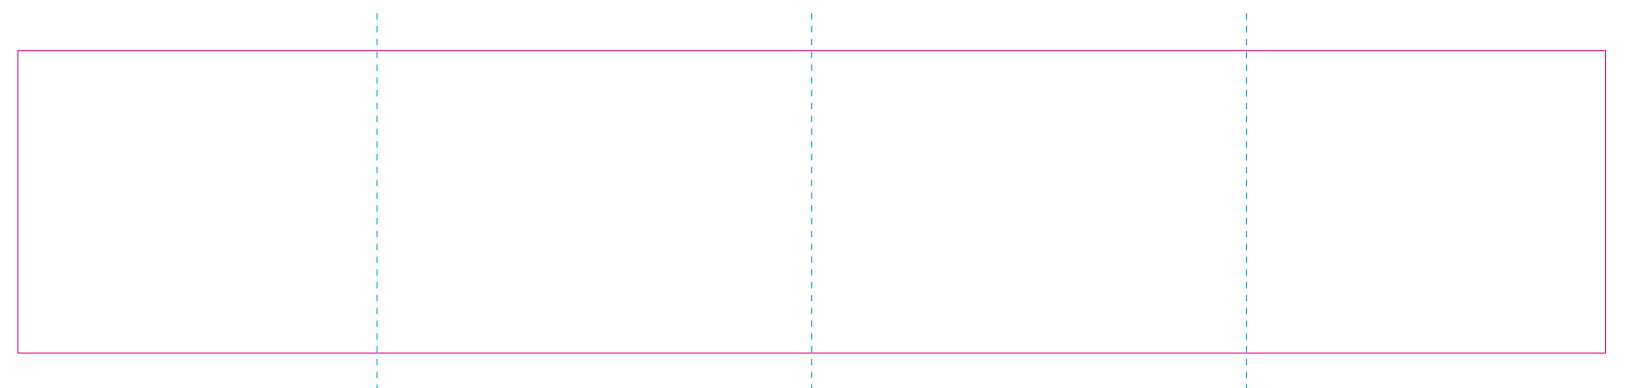

RUV

ER 2

RS

ER 1

— Edge of graphics

- - - centerlines

resolution: min. 300 DPI

colours: CMYK

formats: TIFF, PDF, EPS, AI, CDR

The pink outline the maximum size of graphic visible on the product.

The blue dash line indicates the center line of the left, right and middle side of object.