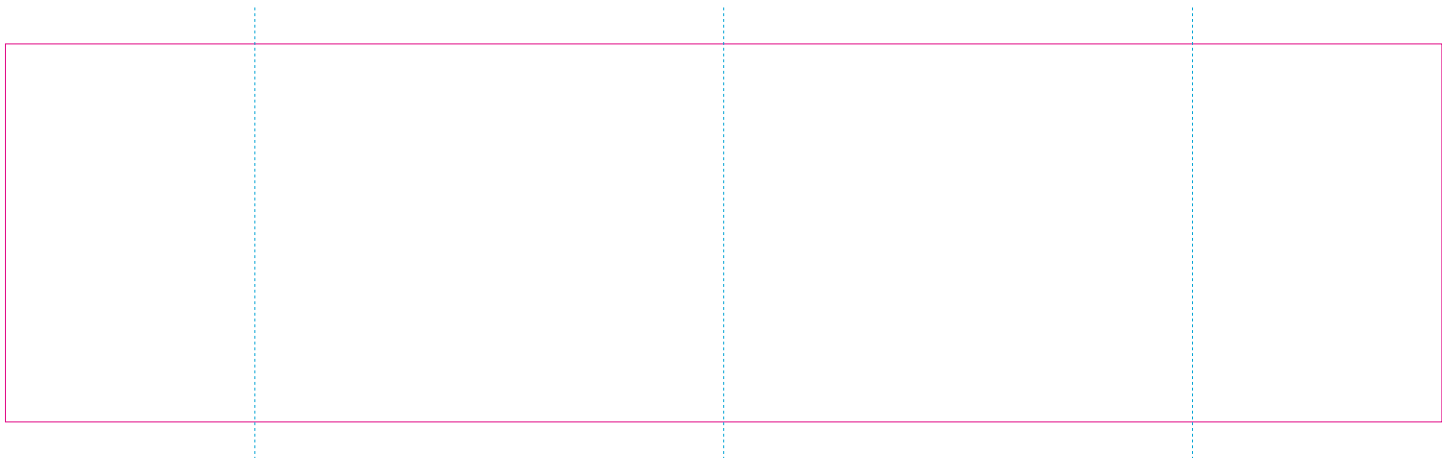

RS

With rotary screen printing technology the product can only be printed on the opposite side of the handle, please do not position the design on the right or left handed side.

C

— Edge of graphics

- - - centerlines

resolution: min. 300 DPI

colours: CMYK

formats: TIFF, PDF, EPS, AI, CDR

The pink outline the maximum size of graphic visible on the product.

The blue dash line indicates the center line of the left, right and middle side of object.