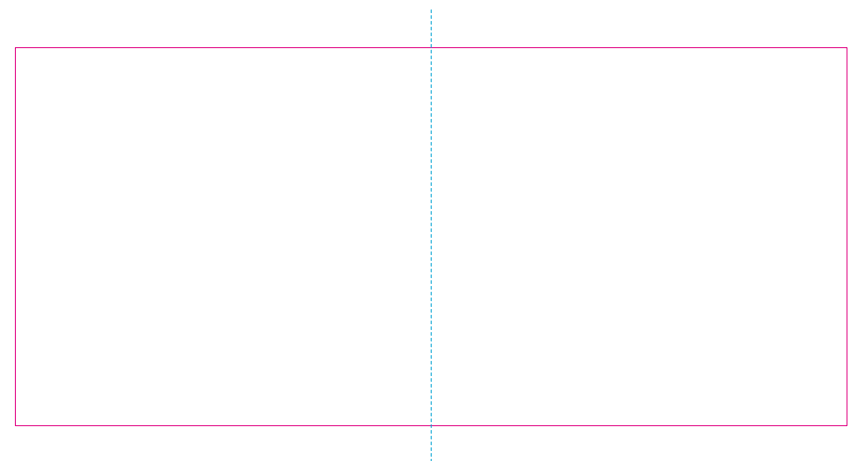

ER 2

ER 1

RS

With rotary screen printing technology the product can only be printed on the opposite side of the handle, please do not position the design on the right or left handed side.

— Edge of graphics

- - - centerlines

resolution: min. 300 DPI

colours: CMYK

formats: TIFF, PDF, EPS, AI, CDR

The pink outline the maximum size of graphic visible on the product.

The blue dash line indicates the center line of the left, right and middle side of object.