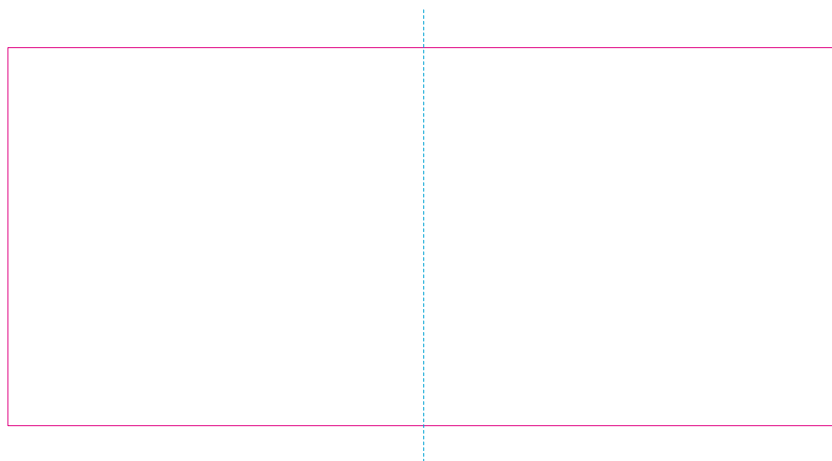

ER 2

ER 1

RS

With rotary screen printing technology the product can only be printed on the opposite side of the handle, please do not position the design on the right or left handed side.

— Edge of graphics

- - - centerlines

resolution: min. 300 DPI

colours: CMYK

formats: TIFF, PDF, EPS, AI, CDR

The pink outline the maximum size of graphic visible on the product.

The blue dash line indicates the center line of the left, right and middle side of object.