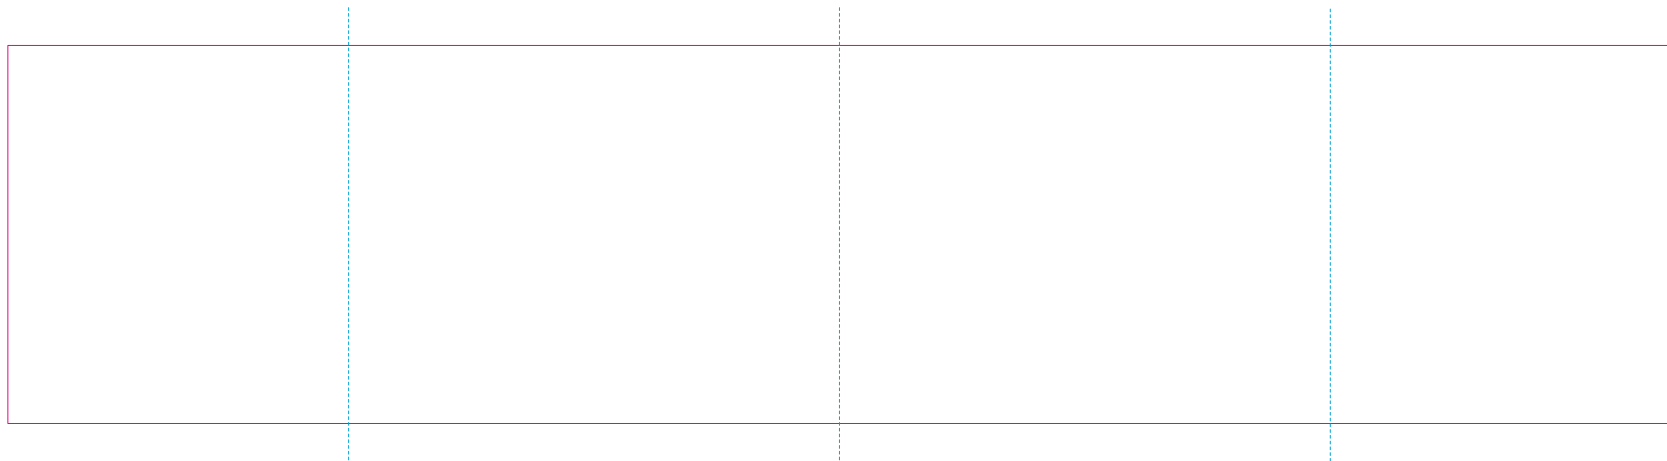

ER 2

ER 1

RS

With rotary screen printing technology the product can only be printed on the opposite side of the handle, please do not position the design on the right or left handed side.

— Edge of graphics

- - - centerlines

resolution: min. 300 DPI

colours: CMYK

formats: TIFF, PDF, EPS, AI, CDR

The pink outline the maximum size of graphic visible on the product.

The blue dash line indicates the center line of the left, right and middle side of object.