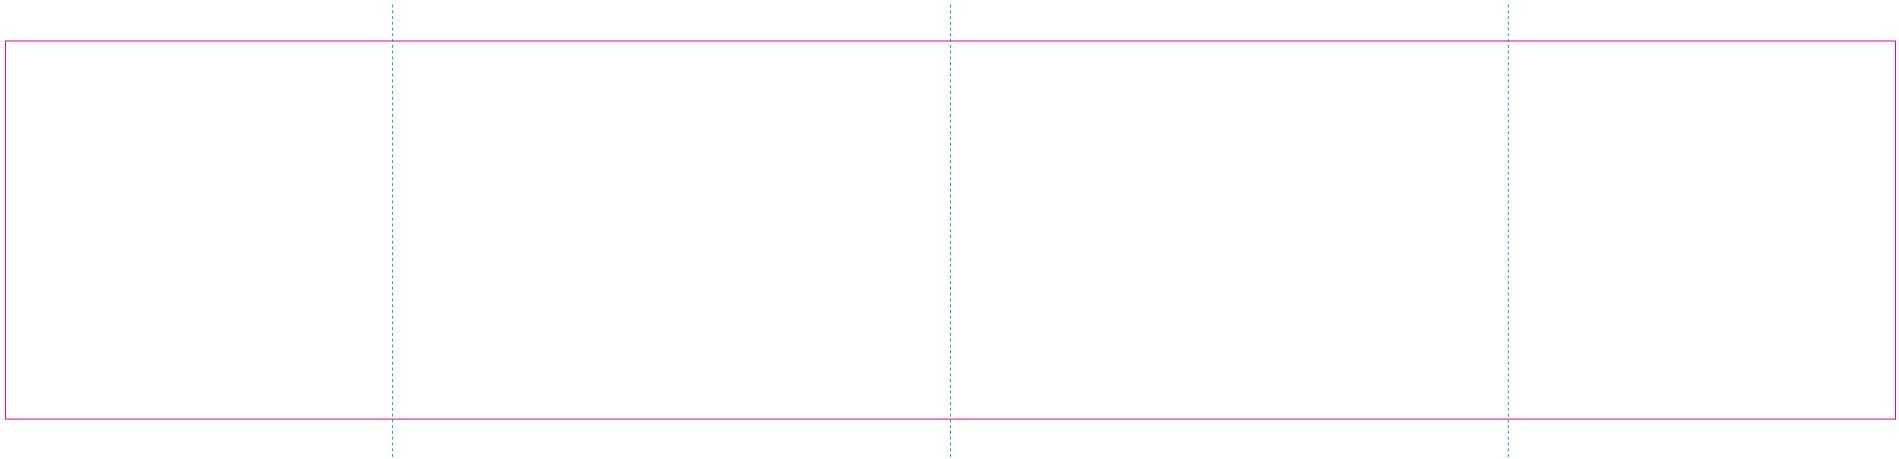

C

— Edge of graphics

- - - centerlines

resolution: min. 300 DPI

colours: CMYK

formats: TIFF, PDF, EPS, AI, CDR

The pink outline the maximum size of graphic visible on the product.

The blue dash line indicates the center line of the left, right and middle side of object.