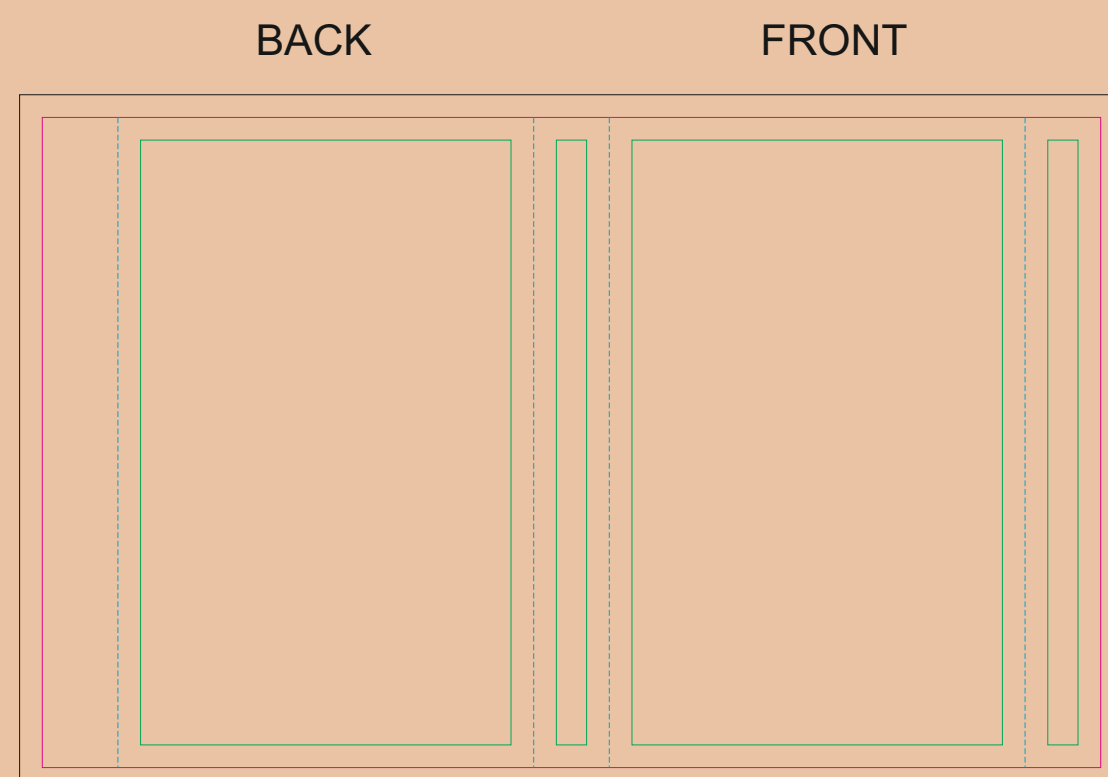

CRAFT Paper Sleeve

resolution: min. 300 DPI
colours: CMYK
formats: TIFF, PDF, EPS, AI, CDR

The green line indicates the area all non-background object-texts, logos, etc.
The pink outline the maximum size of graphic visible on the product.
The black line indicates the size of the required graphics including bleed.
The blue line indicates the folding.

——— Margin
——— Edge of product
——— Bleed limit 3-3 mm (background must fill it)
----- Fold line