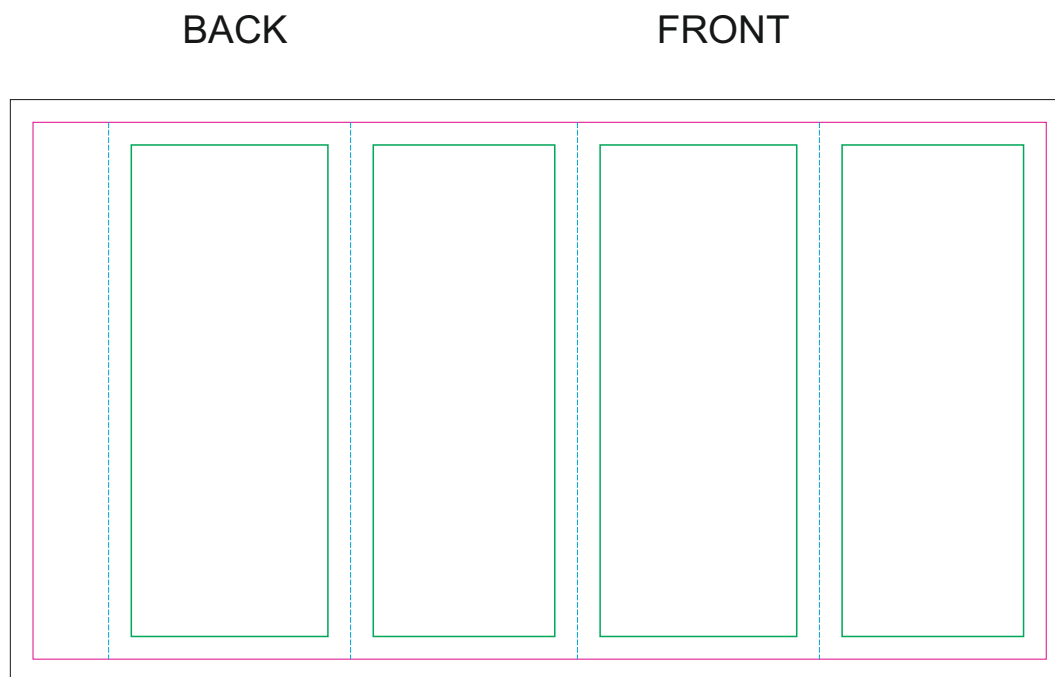

Paper Sleeve

- Margin
- Edge of product
- Bleed limit 3-3 mm (background must fill it)
- - - - - Fold line

resolution: min. 300 DPI
colours: CMYK
formats: TIFF, PDF, EPS, AI, CDR

The green line indicates the area all non-background object-texts, logos, etc.
The pink outline the maximum size of graphic visible on the product.
The black line indicates the size of the required graphics including bleed.
The blue line indicates the folding.