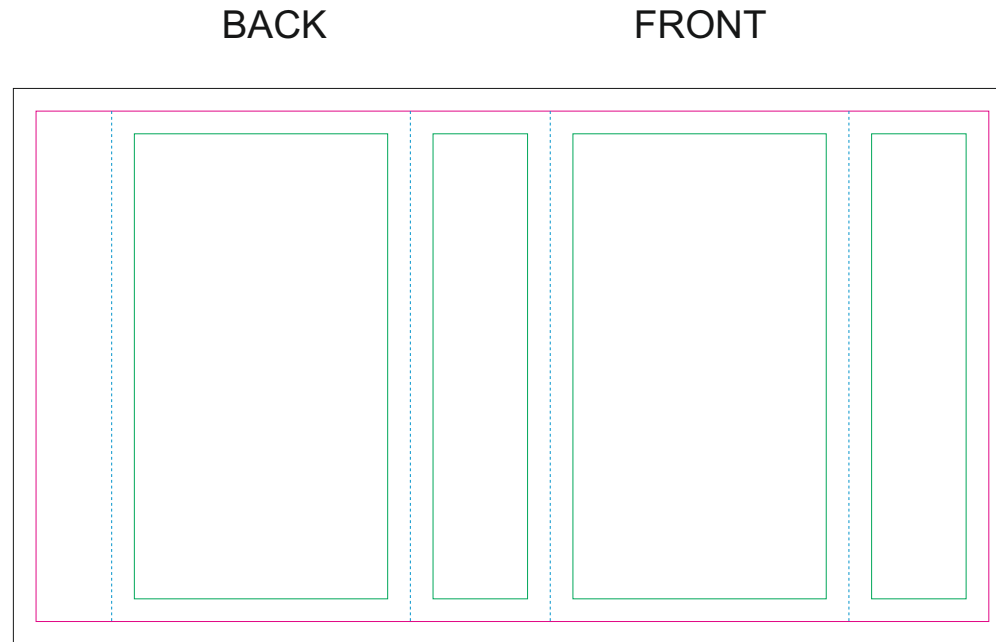

Paper Sleeve

- Margin
- Edge of product
- Bleed limit 3-3 mm (background must fill it)
- - - - - Fold line

resolution: min. 300 DPI
colours: CMYK
formats: TIFF, PDF, EPS, AI, CDR

The green line indicates the area all non-background object-texts, logos, etc.
The pink outline the maximum size of graphic visible on the product.
The black line indicates the size of the required graphics including bleed.
The blue line indicates the folding.