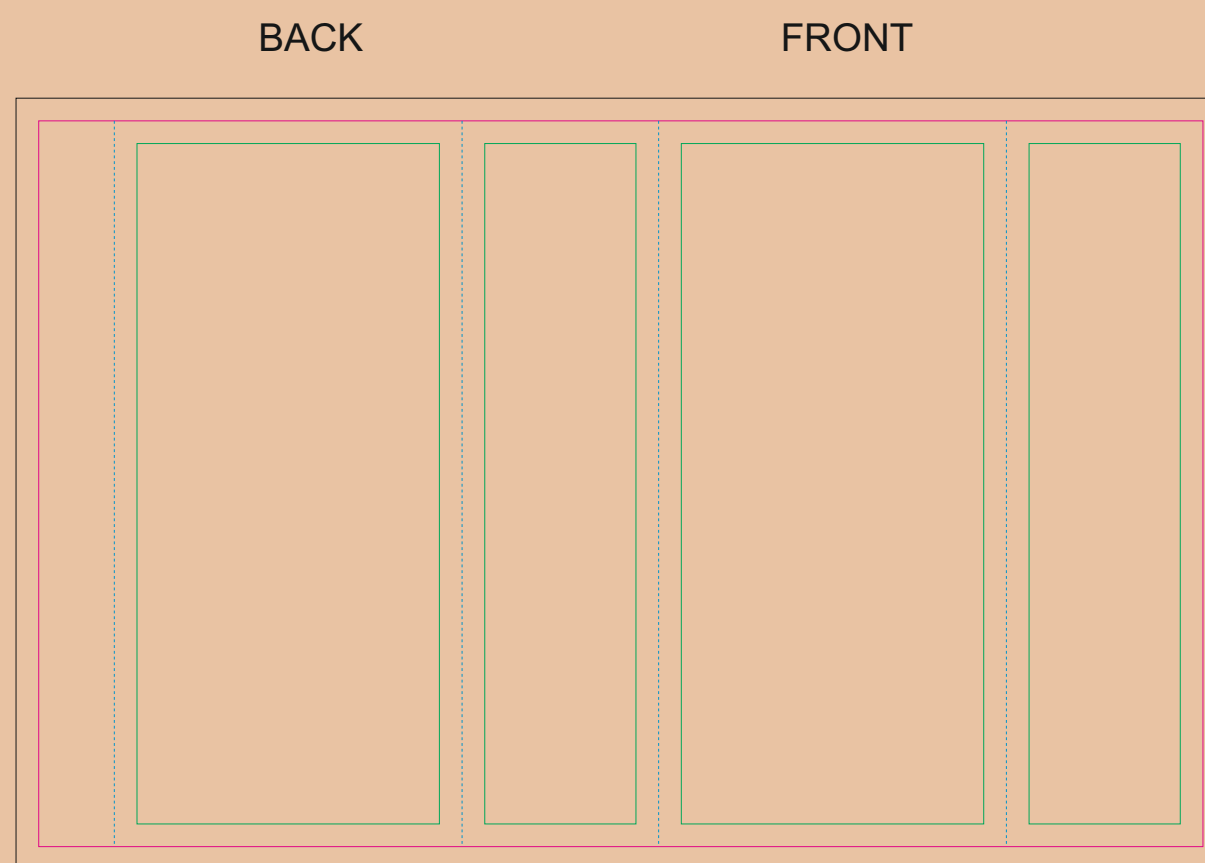

# CRAFT Paper Sleeve

- Margin
- Edge of product
- Bleed limit 3-3 mm (background must fill it)
- - - - - Fold line

resolution: min. 300 DPI  
colours: CMYK  
formats: TIFF, PDF, EPS, AI, CDR

The green line indicates the area all non-background object-texts, logos, etc.  
The pink outline the maximum size of graphic visible on the product.  
The black line indicates the size of the required graphics including bleed.  
The blue line indicates the folding.