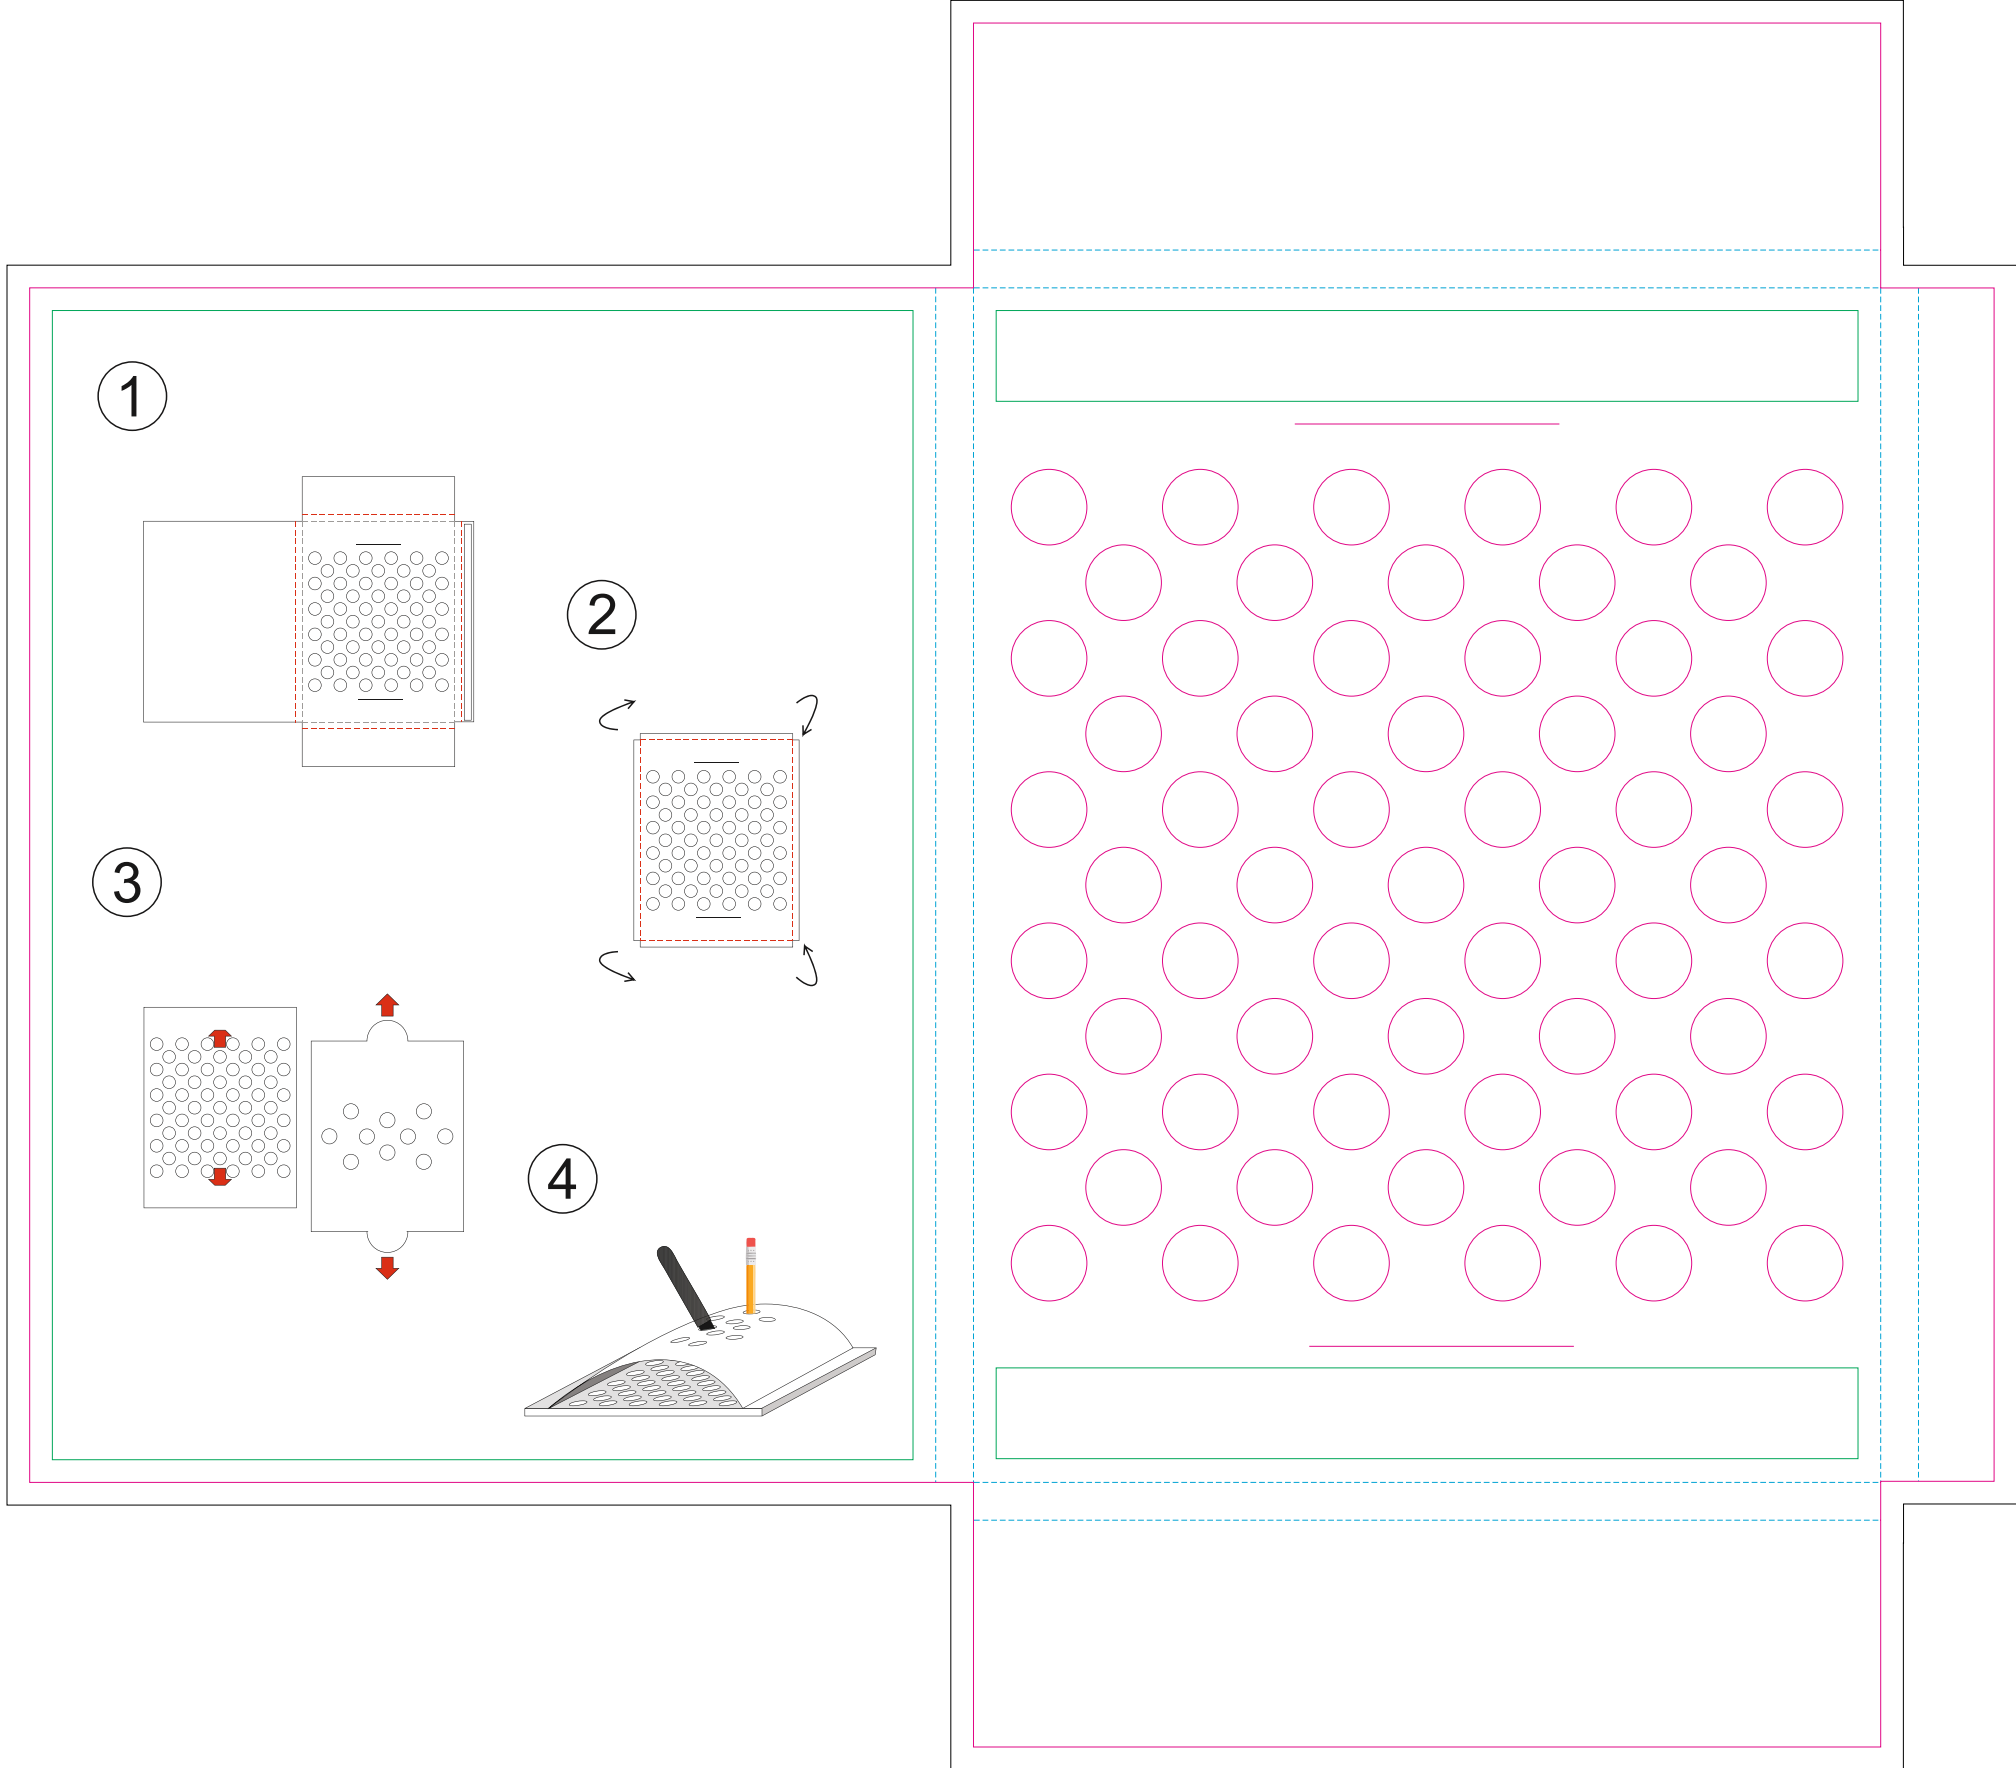

BOTTOM

TOP

- Margin
- Edge of product
- Bleed limit 3-3 mm (background must fill it)
- - - - - Fold line

resolution: min. 300 DPI  
 colours: CMYK  
 formats: TIFF, PDF, EPS, AI, CDR

The green line indicates the area all non-background object-texts, logos, etc.  
 The pink outline the maximum size of graphic visible on the product.  
 The black line indicates the size of the required graphics including bleed.  
 The blue line indicates the folding.