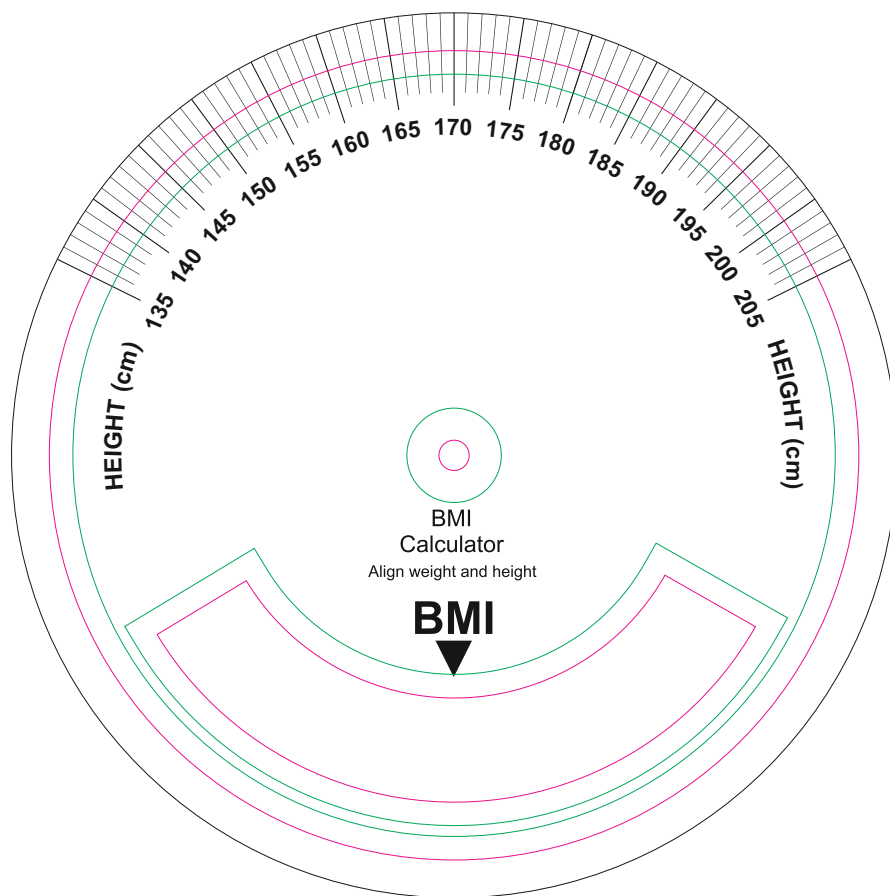

FRONT

BACK

- Margin
- Edge of product
- Bleed limit 5-5 mm (background must fill it)

resolution: min. 300 DPI
 colours: CMYK
 formats: TIFF, PDF, EPS, AI, CDR

The green line indicates the area non- background object-texts, logos, etc.
 The pink outline the maximum size of graphic visible on the product.
 The black line indicates the size of the required graphics including bleed.