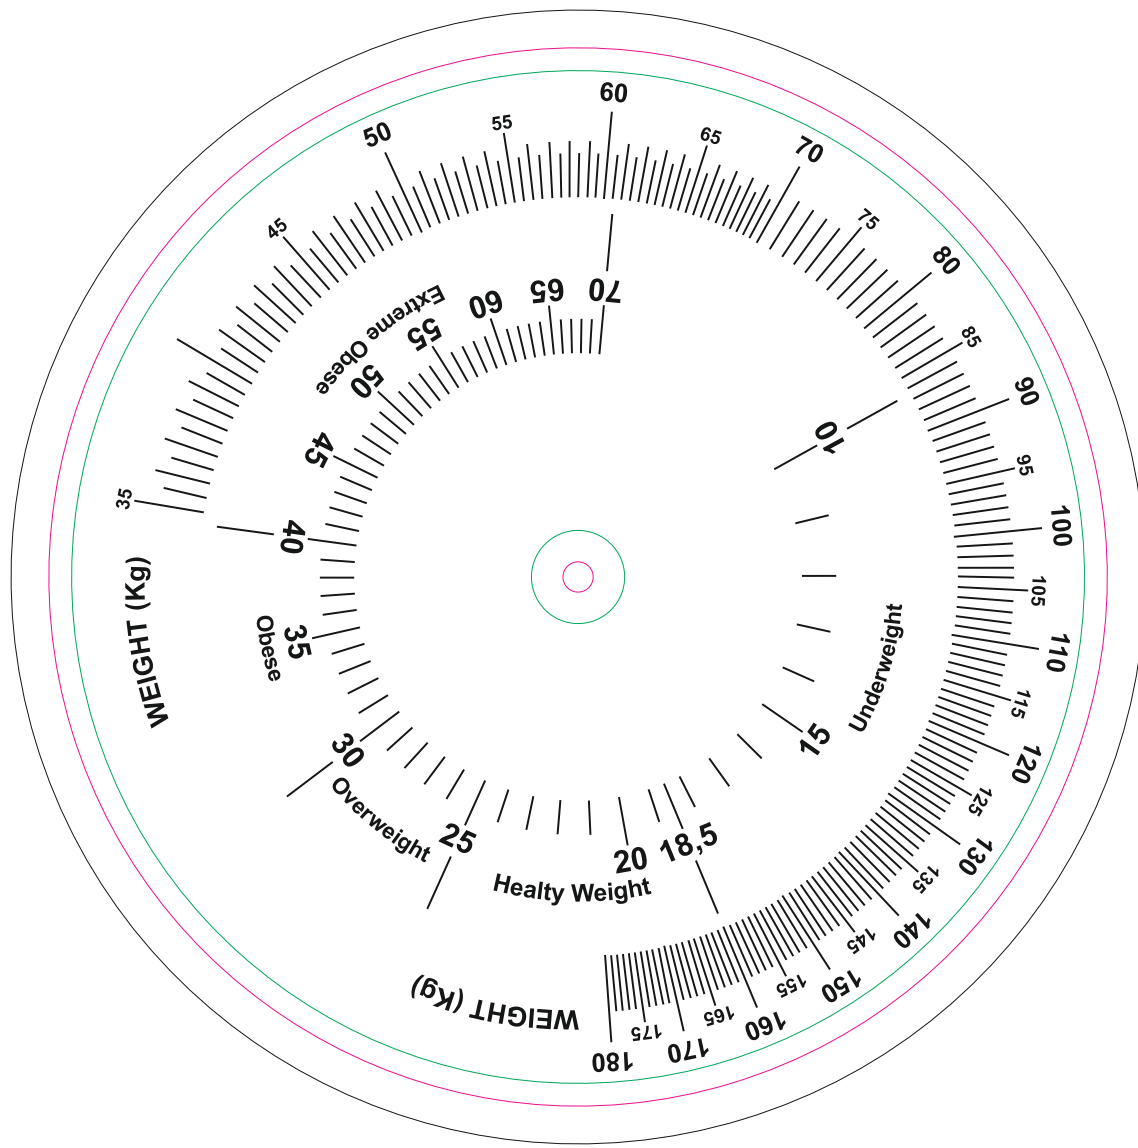

FRONT

BACK

- Margin
- Edge of product
- Bleed limit 5-5 mm (background must fill it)

resolution: min. 300 DPI
 colours: CMYK
 formats: TIFF, PDF, EPS, AI, CDR

The green line indicates the area non- background object-texts, logos, etc.
 The pink outline the maximum size of graphic visible on the product.
 The black line indicates the size of the required graphics including bleed.