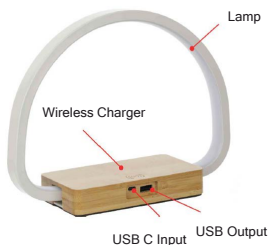

Product overview:

Specifications:

- Charging voltage: QC3.0 5-9V $\equiv$ 3-2A
- Wireless charging: 5-9V $\equiv$ 1-1.1 A, 5-10W
- USB Output: 5V $\equiv$ 1A
- Working distance up to 6mm
- Suitable for all mobile devices with Qi technology.
- 3 lights modes, adjustable intensity.

Operation:

Connect the USB C cable to the device port and the other end of the cable into a USB AC adapter.

Charger:

Connect the device that you want to charge to the USB Output using a USB cable.

To use the wireless charger, put your Qi compatible device on top of the wireless charger, ensuring that it is face up and centrally positioned.

Note: To ensure that the charger works correctly, it is recommended to remove the protective case of your phone.

Lamp:

Hit the arc to turn on the lamp, and again to change the kind of light.

Keep pressed to adjust the light intensity.

Warnings:

1. Do not expose this product to rain or damp conditions.
2. Prevent this item from falling as it could cause serious damage.
3. Do not dismantle, repair or modify this product by yourself, contact an authorized specialist.
4. In order to avoid any risk, do not dispose of this product inappropriately.
5. Clean it with a dry cloth.
6. Do not place this item near sources of heat or expose to direct sunlight.
7. Do not insert any metal objects into this device as there is a risk of causing a short circuit in the unit.
8. To avoid risk, do not place any metal objects between the charger and the mobile device during the charging process.
9. Do not use mobile devices with a metal case.
10. Keep out of reach of children.