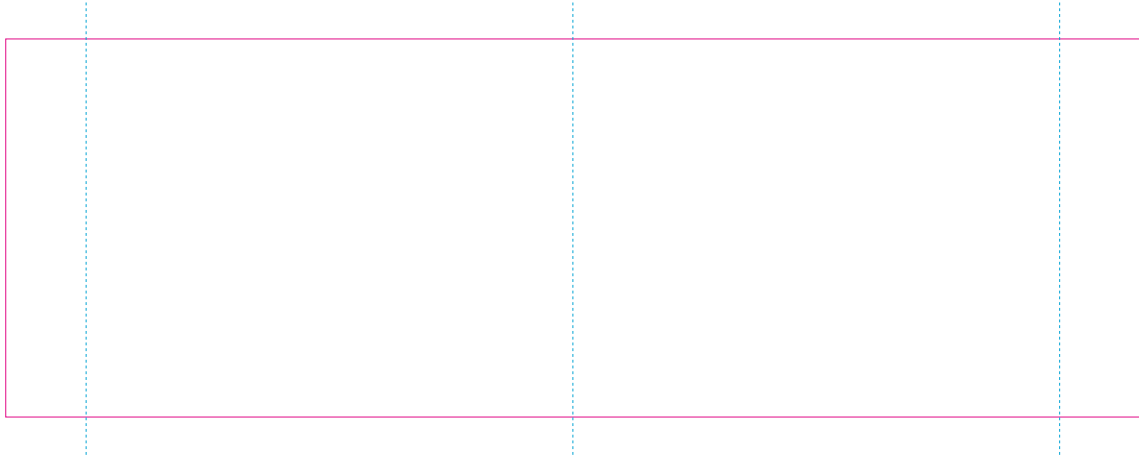

# RS

—— Edge of graphics

----- centerlines

resolution: min. 300 DPI

colours: CMYK

formats: TIFF, PDF, EPS, AI, CDR

The pink outline the maximum size of graphic visible on the product.

The blue dash line indicates the center line of the left, right and middle side of object.