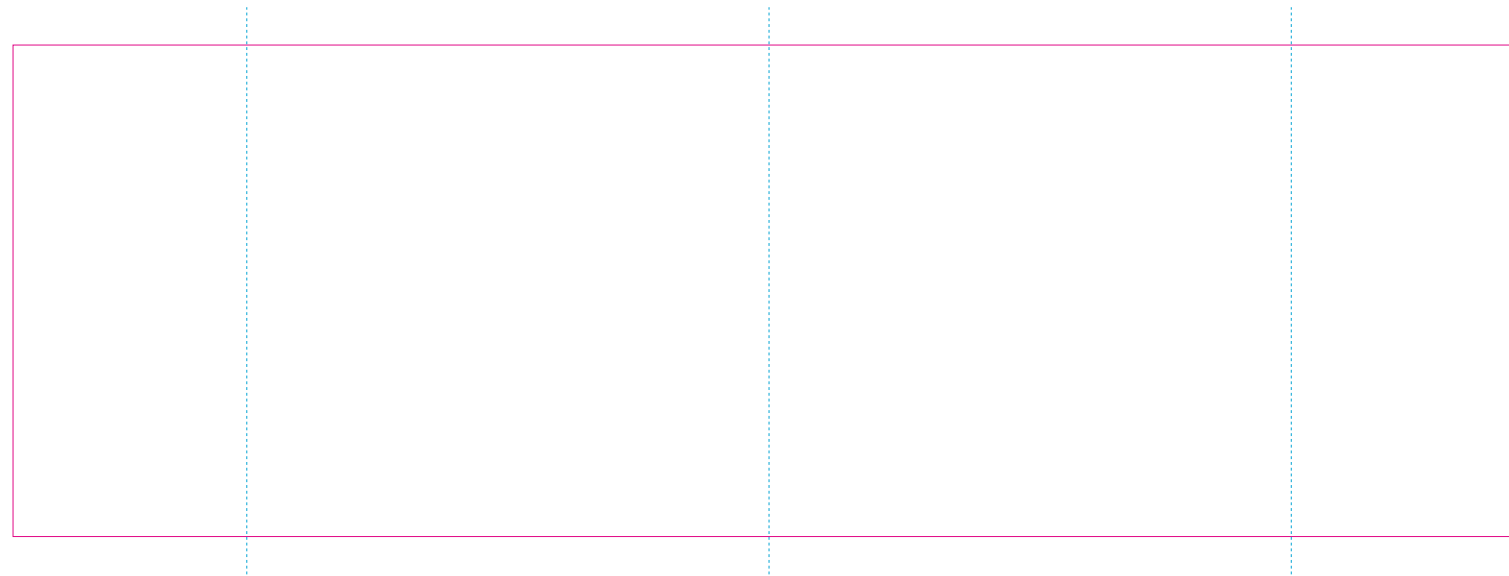

ER 2

ER 1

RS

With rotary screen printing technology the product can only be printed on the opposite side of the handle, please do not position the design on the right or left handed side.

—— Edge of graphics

- - - - centerlines

resolution: min. 300 DPI

colours: CMYK

formats: TIFF, PDF, EPS, AI, CDR

The pink outline the maximum size of graphic visible on the product.

The blue dash line indicates the center line of the left, right and middle side of object.