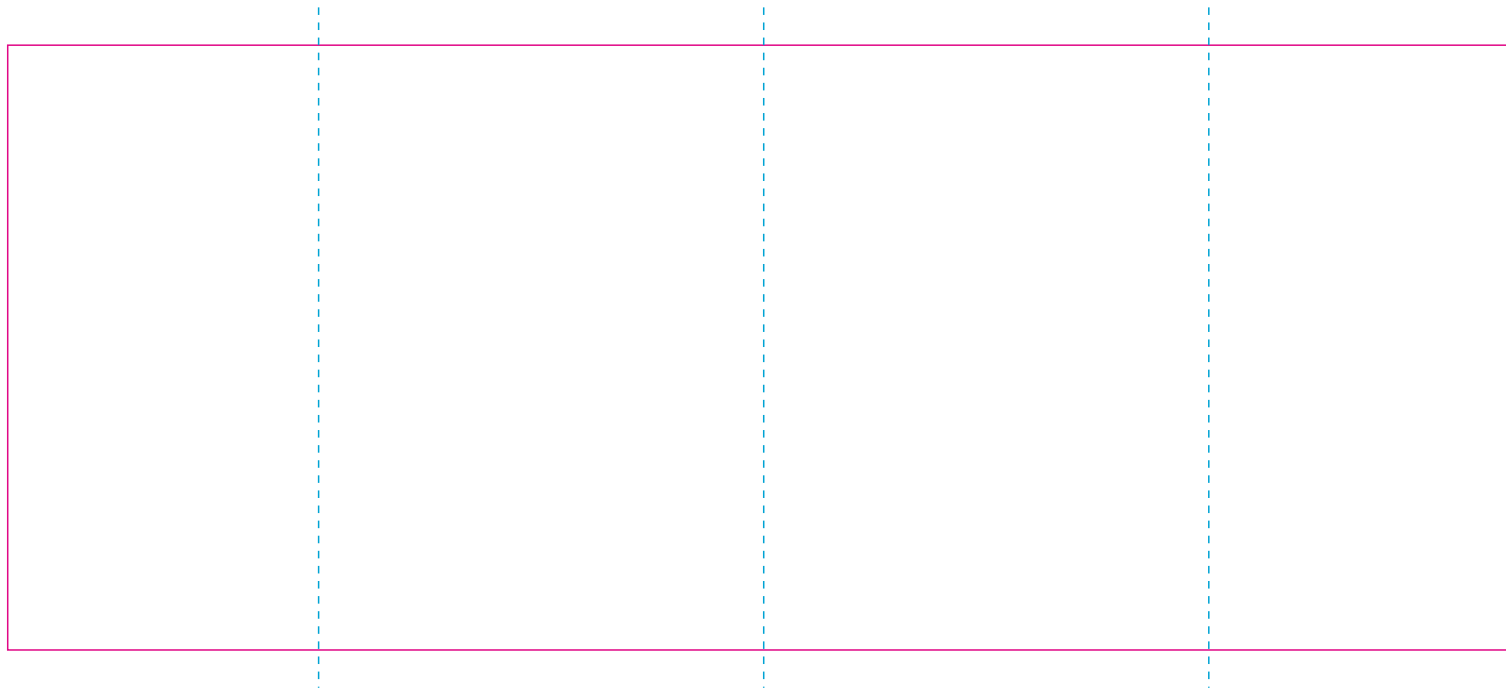

ER 2, RUV

ER 1

RS

— Edge of graphics

- - - centerlines

resolution: min. 300 DPI  
colours: CMYK  
formats: TIFF, PDF, EPS, AI, CDR

The pink outline the maximum size of graphic visible on the product.  
The blue dash line indicates the center line of the left, right and middle side of object.