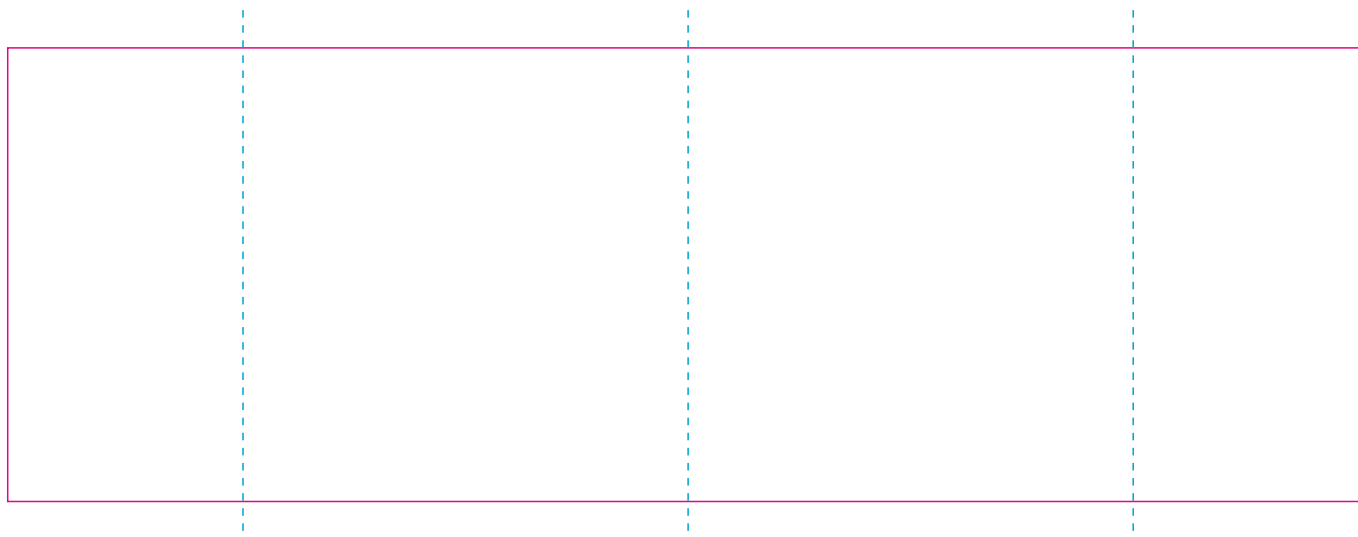

ER 2, RUV

ER 1

RS

— Edge of graphics

- - - centerlines

resolution: min. 300 DPI  
colours: CMYK  
formats: TIFF, PDF, EPS, AI, CDR

The pink outline the maximum size of graphic visible on the product.  
The blue dash line indicates the center line of the left, right and middle side of object.