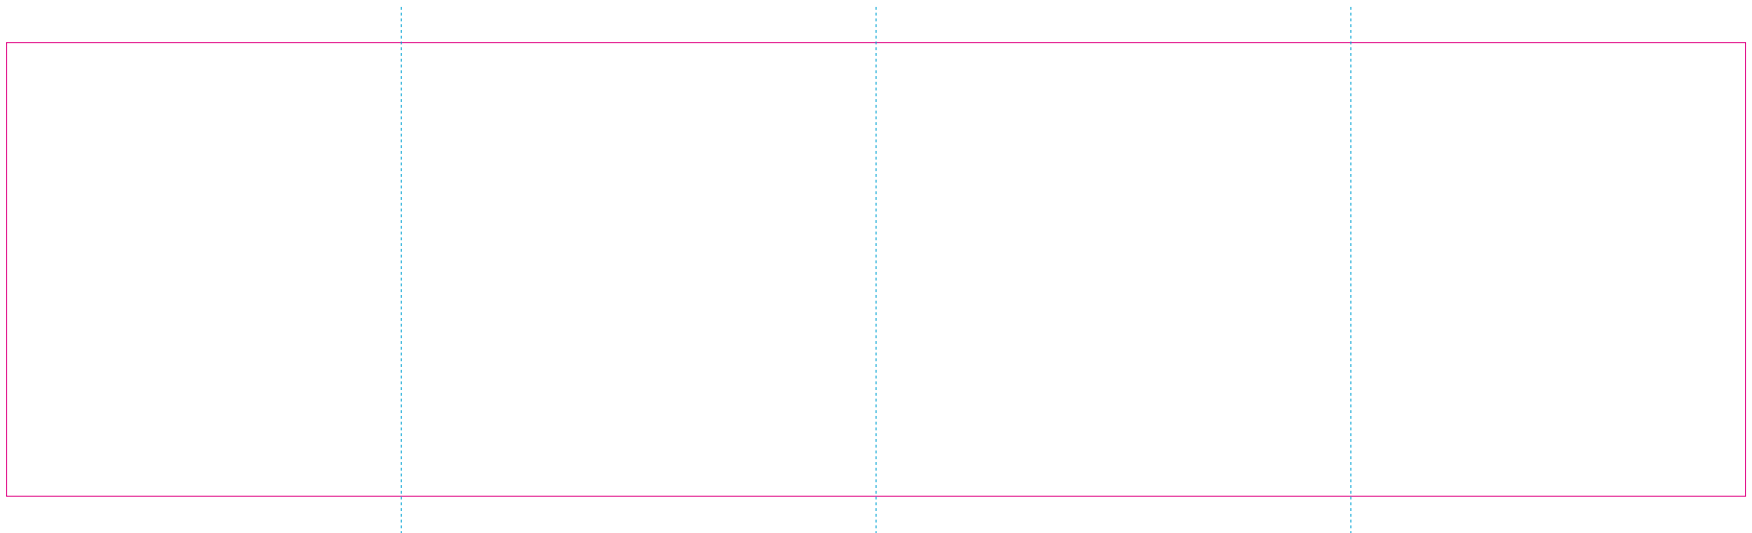

RS

RUV

— Edge of graphics

- - - centerlines

resolution: min. 300 DPI
colours: CMYK
formats: TIFF, PDF, EPS, AI, CDR

The pink outline the maximum size of graphic visible on the product.
The blue dash line indicates the center line of the left, right and middle side of object.