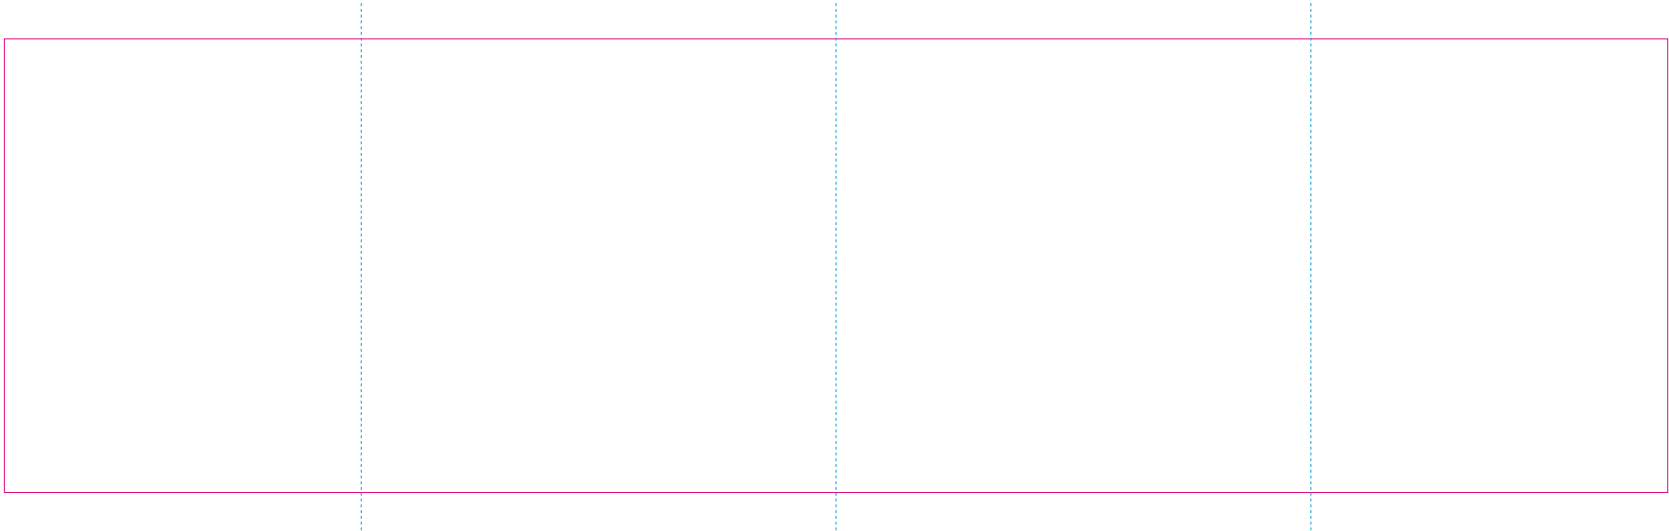

RS

RUV

— Edge of graphics

- - - centerlines

resolution: min. 300 DPI
colours: CMYK
formats: TIFF, PDF, EPS, AI, CDR

The pink outline the maximum size of graphic visible on the product.
The blue dash line indicates the center line of the left, right and middle side of object.