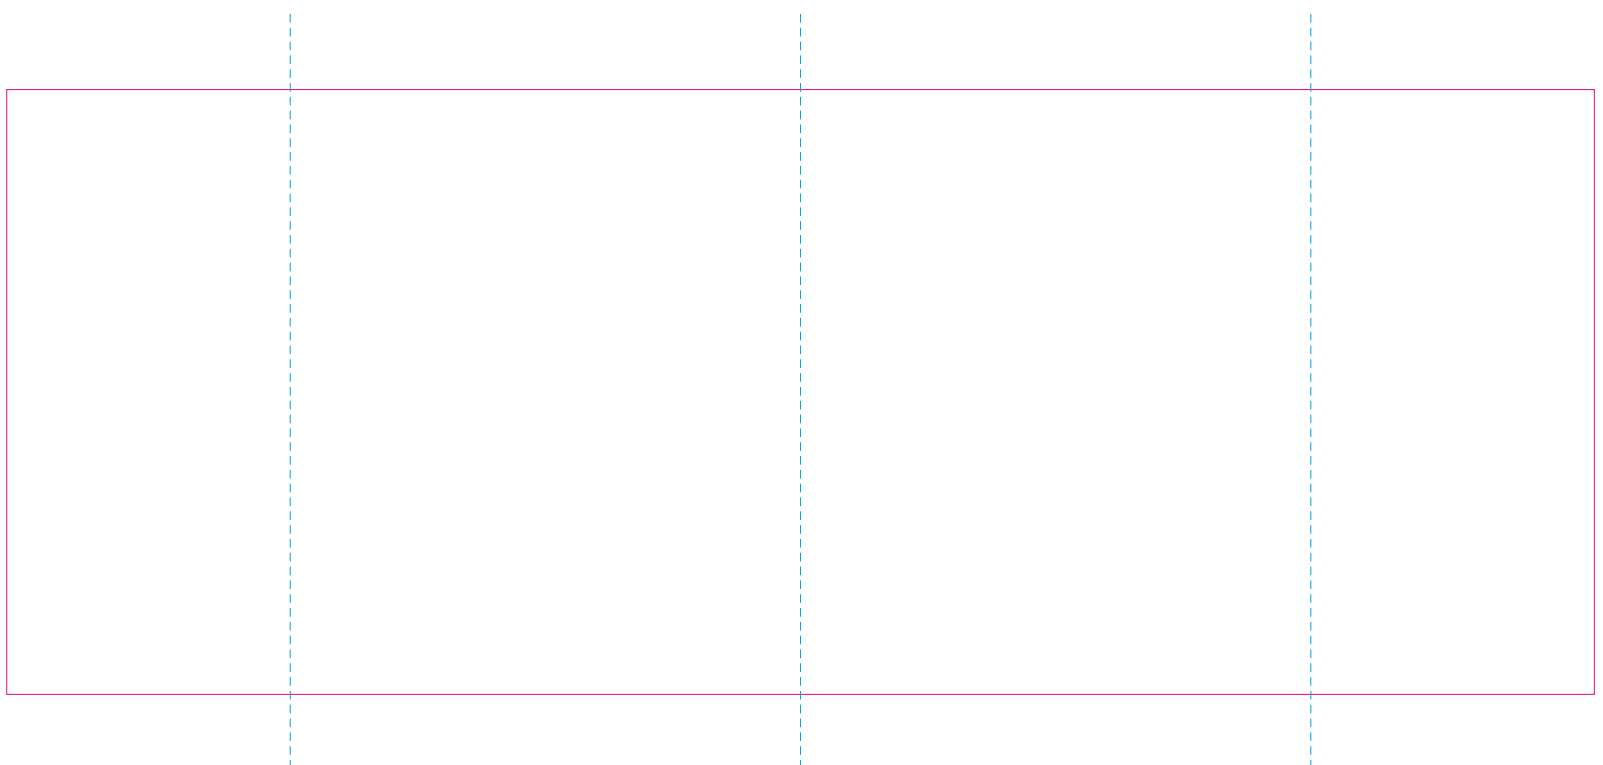

# RS

With rotary screen printing technology the product can only be printed on the opposite side of the handle, please do not position the design on the right or left handed side.

# C

—— Edge of graphics

- - - - centerlines

file format: vector  
colours: in one color  
formats: PDF, EPS, AI, CDR

The pink outline the maximum size of graphic visible on the product.  
The blue dash line indicates the center line of the left, right and middle side of object.