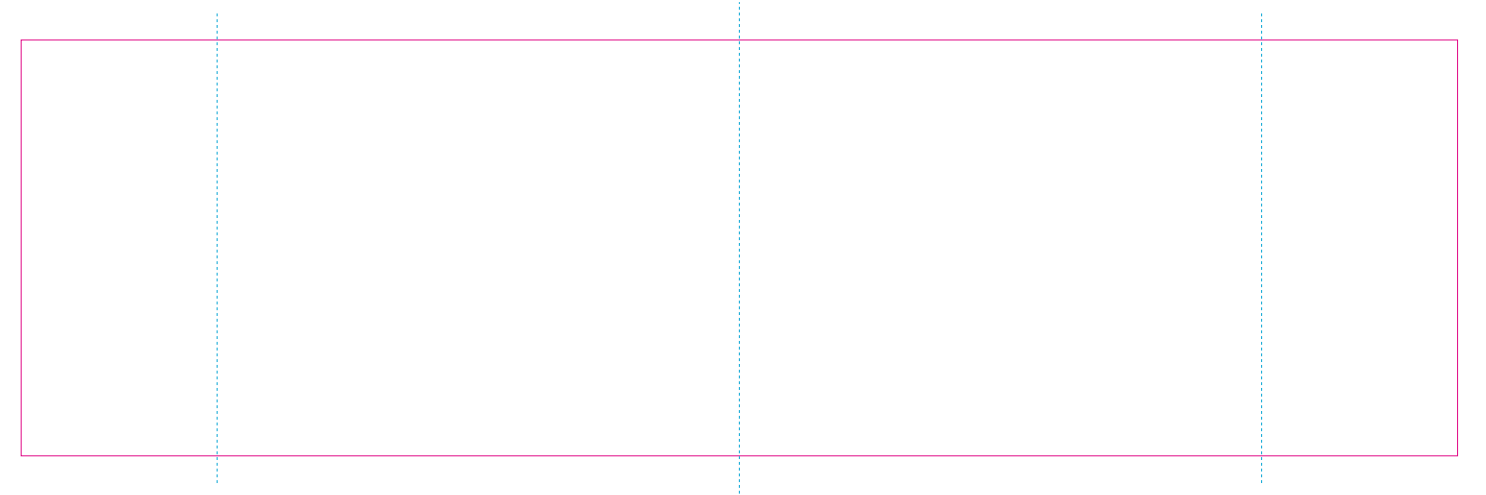

RUV

ER 2, RS

ER 1

— Edge of graphics

- - - centerlines

resolution: min. 300 DPI

colours: CMYK

formats: TIFF, PDF, EPS, AI, CDR

The pink outline the maximum size of graphic visible on the product.

The blue dash line indicates the center line of the left, right and middle side of object.