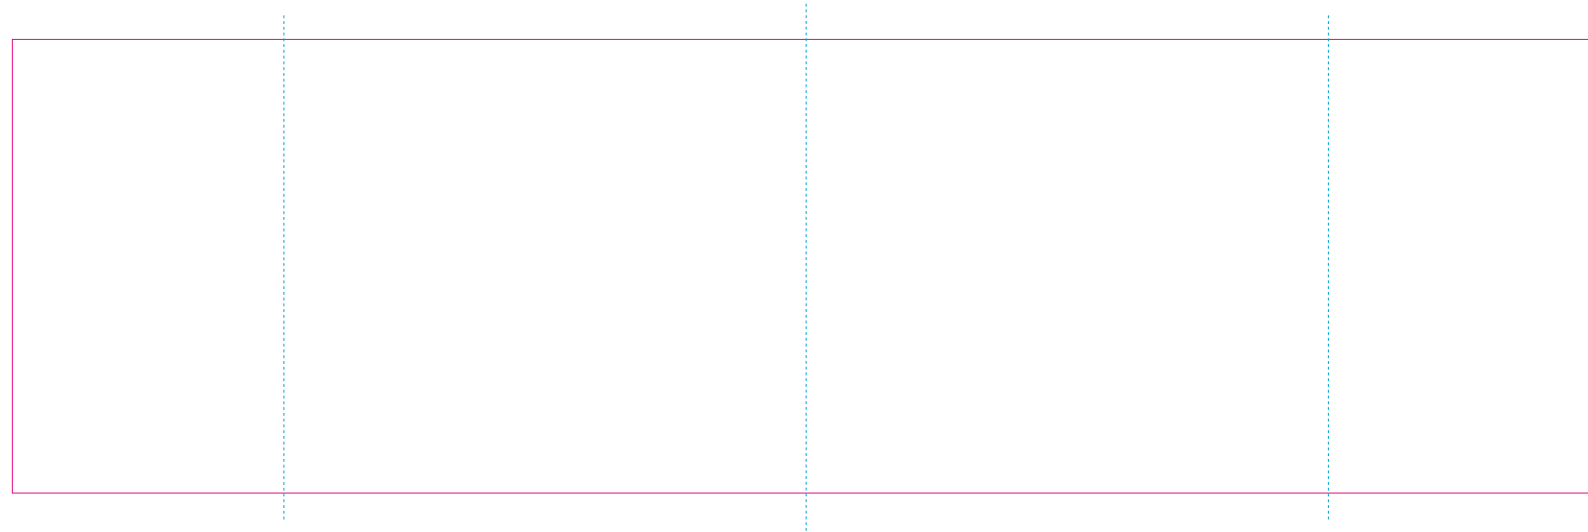

RUV

ER 2, RS

ER 1

— Edge of graphics

- - - centerlines

resolution: min. 300 DPI

colours: CMYK

formats: TIFF, PDF, EPS, AI, CDR

The pink outline the maximum size of graphic visible on the product.

The blue dash line indicates the center line of the left, right and middle side of object.