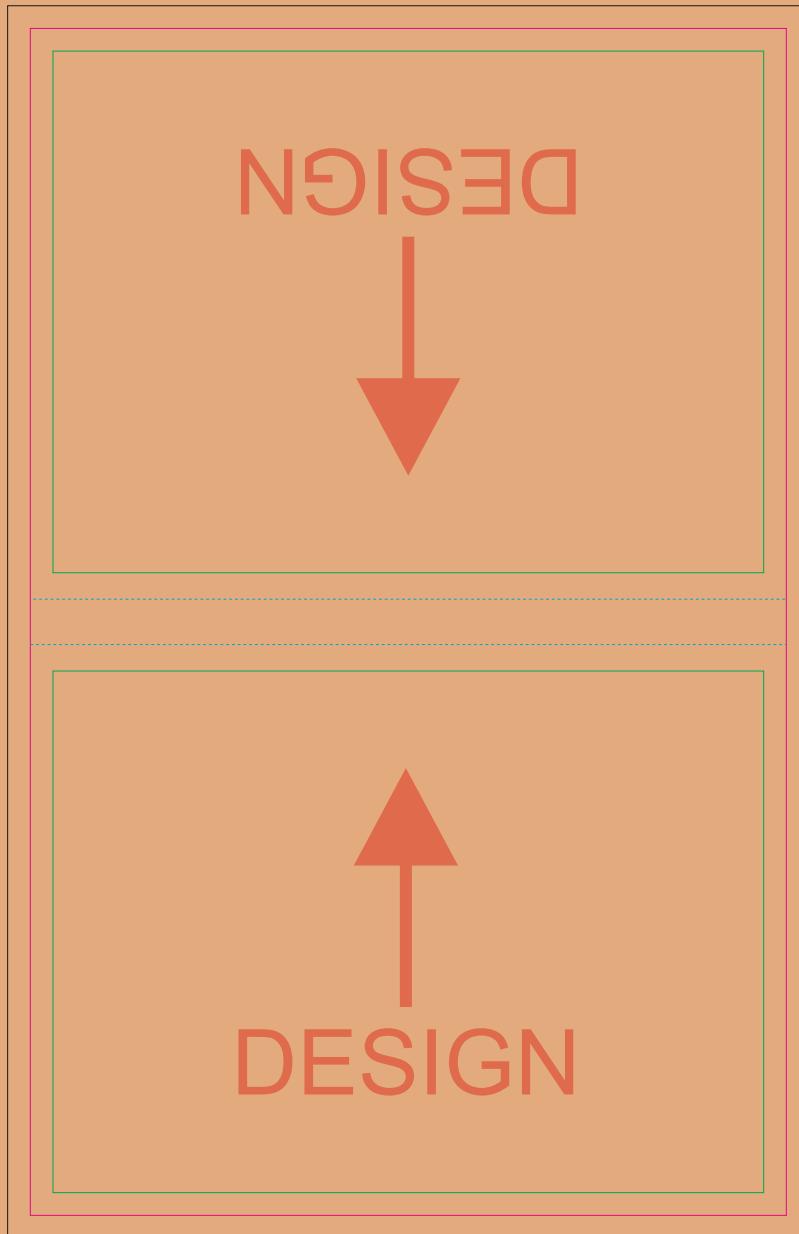

OUTSIDE

INSIDE

TOP

TOP

BOTTOM

BOTTOM

——— Bleed limit 3-3 mm (background must fill it)

——— Margin

——— Edge of product

- - - - - Fold line

↑ Design's orientation

resolution: min. 300 DPI

colours: CMYK

formats: TIFF, PDF, EPS, AI, CDR

The green line indicates the area all non-background object-texts, logos, etc.

The pink outline the maximum size of graphic visible on the product.

The black line indicates the size of the required graphics including bleed.

The blue line indicates the folding.