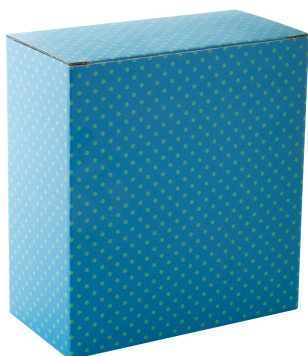

AP716018-01

CreaBox EF-214 custom box

Custom made, full colour printed corrugated cardboard box. If the custom box is purchased without the matching product, it will be delivered flat-packed (requiring assembly). MOQ: 50 pcs.

**Other colours**

---

**Product information**

Item number	AP716018-01
Product name	custom box
Description	Custom made, full colour printed corrugated cardboard box. If the custom box is purchased without the matching product, it will be delivered flat-packed (requiring assembly). MOQ: 50 pcs.
Colour(s)	white
Size	180×194×90 mm
Material(s)	Cardboard
Individual product weight	72.89 g
Country of origin	HU
Tariff number	4819100000
EAN Code	5996425485230

---

**Product specific details**

Box type	Lock bottom tuck top box
Width (X)	18 cm
Height (Y)	19.4 cm
Depth (Z)	9 cm

---

**Packing details**

Quantity	1 pcs
Gross weight	0.07289 kg
Net weight	0.07289 kg
Export carton dimensions	56 x 36 x 0 cm
Cubage	0.00041 m3