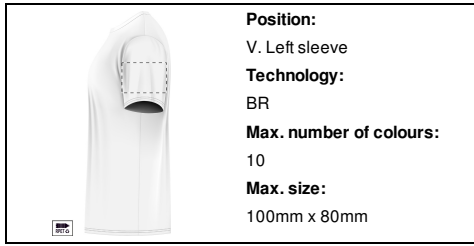

Position:
V. Left sleeve
Technology:
BR
Max. number of colours:
10
Max. size:
100mm x 80mm