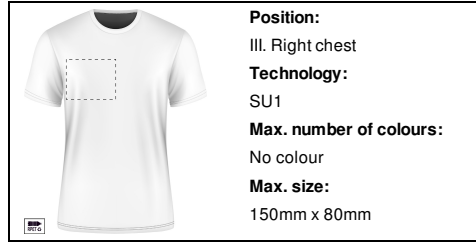

Position:
III. Right chest
Technology:
SU1
Max. number of colours:
No colour
Max. size:
150mm x 80mm