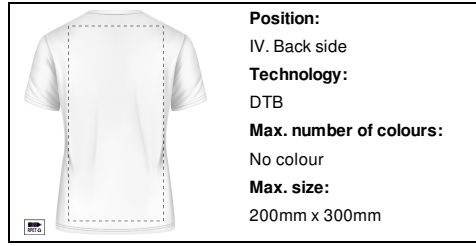

Position:
IV. Back side
Technology:
DTB
Max. number of colours:
No colour
Max. size:
200mm x 300mm