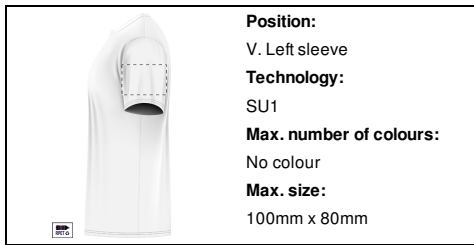

Position:
V. Left sleeve
Technology:
SU1
Max. number of colours:
No colour
Max. size:
100mm x 80mm