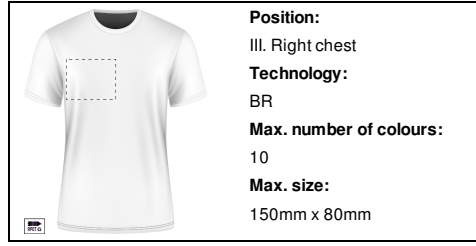

Position:
III. Right chest
Technology:
BR
Max. number of colours:
10
Max. size:
150mm x 80mm