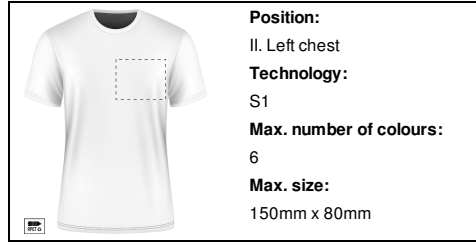

Position:
II. Left chest
Technology:
S1
Max. number of colours:
6
Max. size:
150mm x 80mm