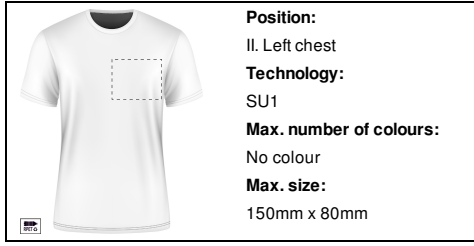

Position:
II. Left chest
Technology:
SU1
Max. number of colours:
No colour
Max. size:
150mm x 80mm