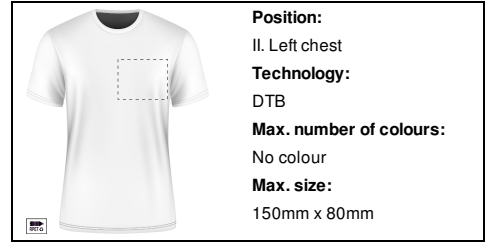

Position:
II. Left chest
Technology:
DTB
Max. number of colours:
No colour
Max. size:
150mm x 80mm