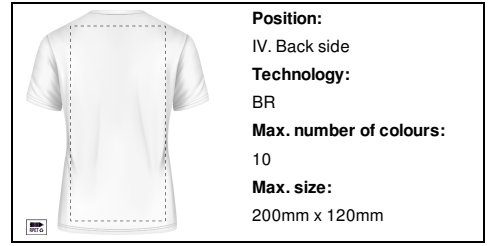

Position:
IV. Back side
Technology:
BR
Max. number of colours:
10
Max. size:
200mm x 120mm