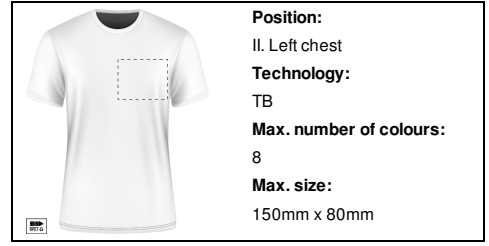

Position:
II. Left chest
Technology:
TB
Max. number of colours:
8
Max. size:
150mm x 80mm