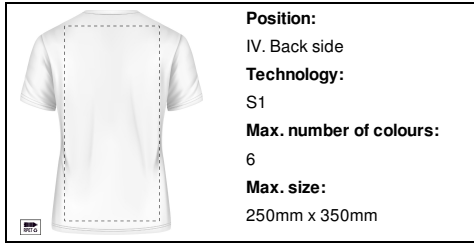

Position:
IV. Back side
Technology:
S1
Max. number of colours:
6
Max. size:
250mm x 350mm