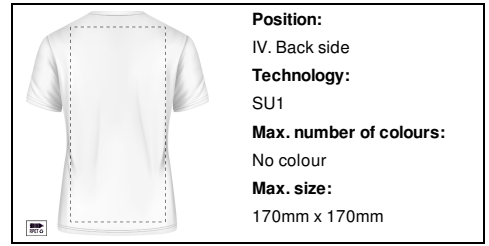

Position:
IV. Back side
Technology:
SU1
Max. number of colours:
No colour
Max. size:
170mm x 170mm