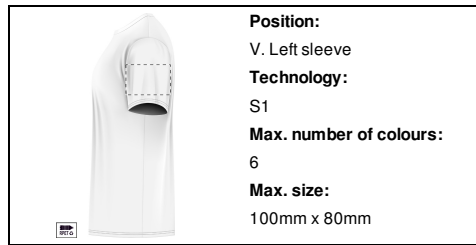

Position:
V. Left sleeve
Technology:
S1
Max. number of colours:
6
Max. size:
100mm x 80mm