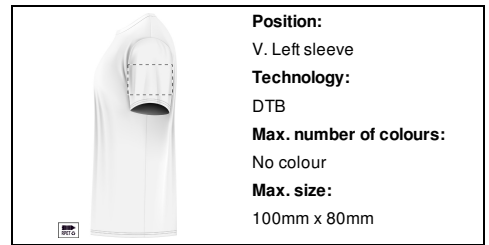

Position:
V. Left sleeve
Technology:
DTB
Max. number of colours:
No colour
Max. size:
100mm x 80mm