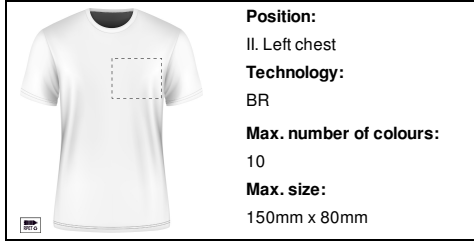

Position:
II. Left chest
Technology:
BR
Max. number of colours:
10
Max. size:
150mm x 80mm