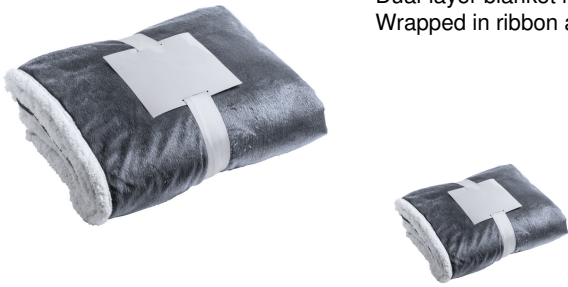

AP721086-77

Lerten blanket

Dual-layer blanket in colar fleece and sherpa, 380 g/m².
Wrapped in ribbon and printable paper card.

Other colours

Product information

Item number	AP721086-77
Product name	blanket
Description	Dual-layer blanket in colar fleece and sherpa, 380 g/m ² . Wrapped in ribbon and printable paper card.
Colour(s)	ash grey
Size	1250×1600 mm
Material(s)	Polyester (380 g/m ²)
Individual product weight	770 g
Country of origin	CN
Tariff number	6301401000
EAN Code	5996425194248

Product specific details

Packing details

Quantity	10 pcs
Gross weight	9 kg
Net weight	7.7 kg
Export carton dimensions	60 x 34 x 32 cm
Cubage	0.06528 m ³

Printing info

Position:
II. Blanket
Technology:
BR
Max. number of colours:
10
Max. size:
200mm x 150mm