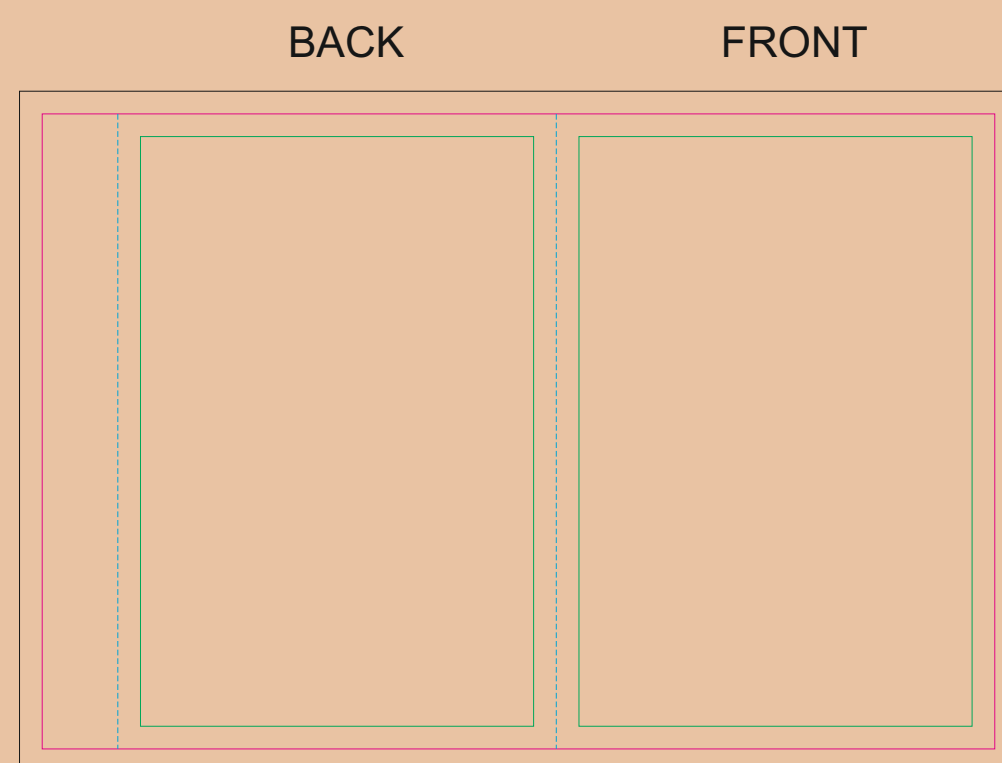

CRAFT Paper Sleeve

resolution: min. 300 DPI
colours: CMYK
formats: TIFF, PDF, EPS, AI, CDR

The green line indicates the area all non-background object-texts, logos, etc.
The pink outline the maximum size of graphic visible on the product.
The black line indicates the size of the required graphics including bleed.
The blue line indicates the folding.

— Margin
— Edge of product
— Bleed limit 3-3 mm (background must fill it)
- - - - - Fold line