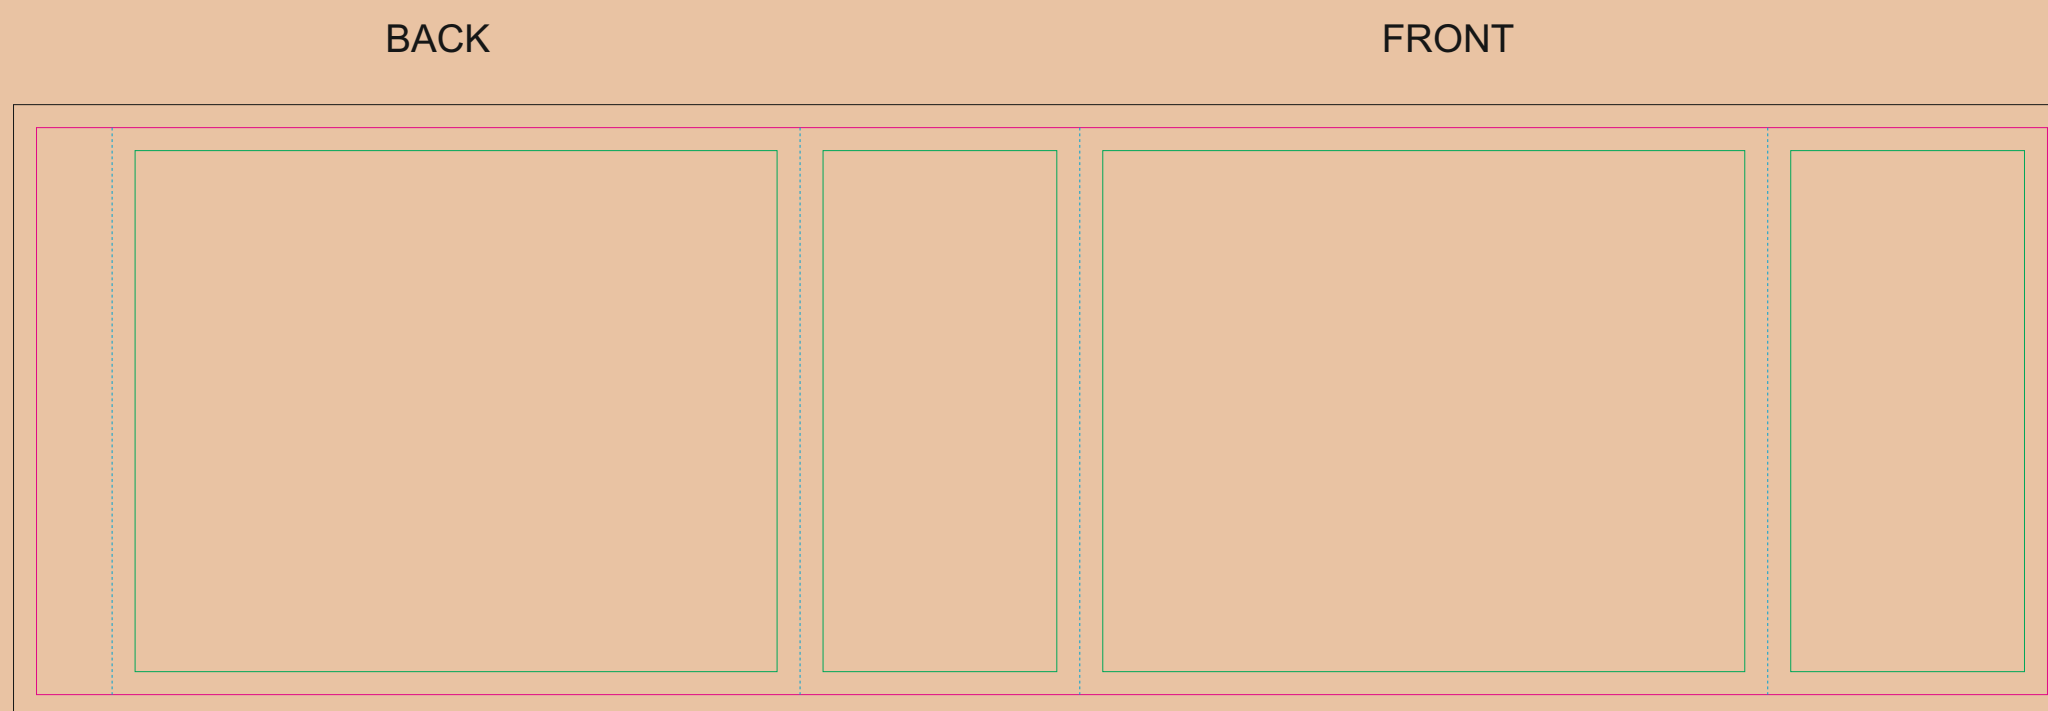

CRAFT Paper Sleeve

- Margin
- Edge of product
- Bleed limit 3-3 mm (background must fill it)
- - - - - Fold line

resolution: min. 300 DPI
colours: CMYK
formats: TIFF, PDF, EPS, AI, CDR

The green line indicates the area all non-background object-texts, logos, etc.
The pink outline the maximum size of graphic visible on the product.
The black line indicates the size of the required graphics including bleed.
The blue line indicates the folding.