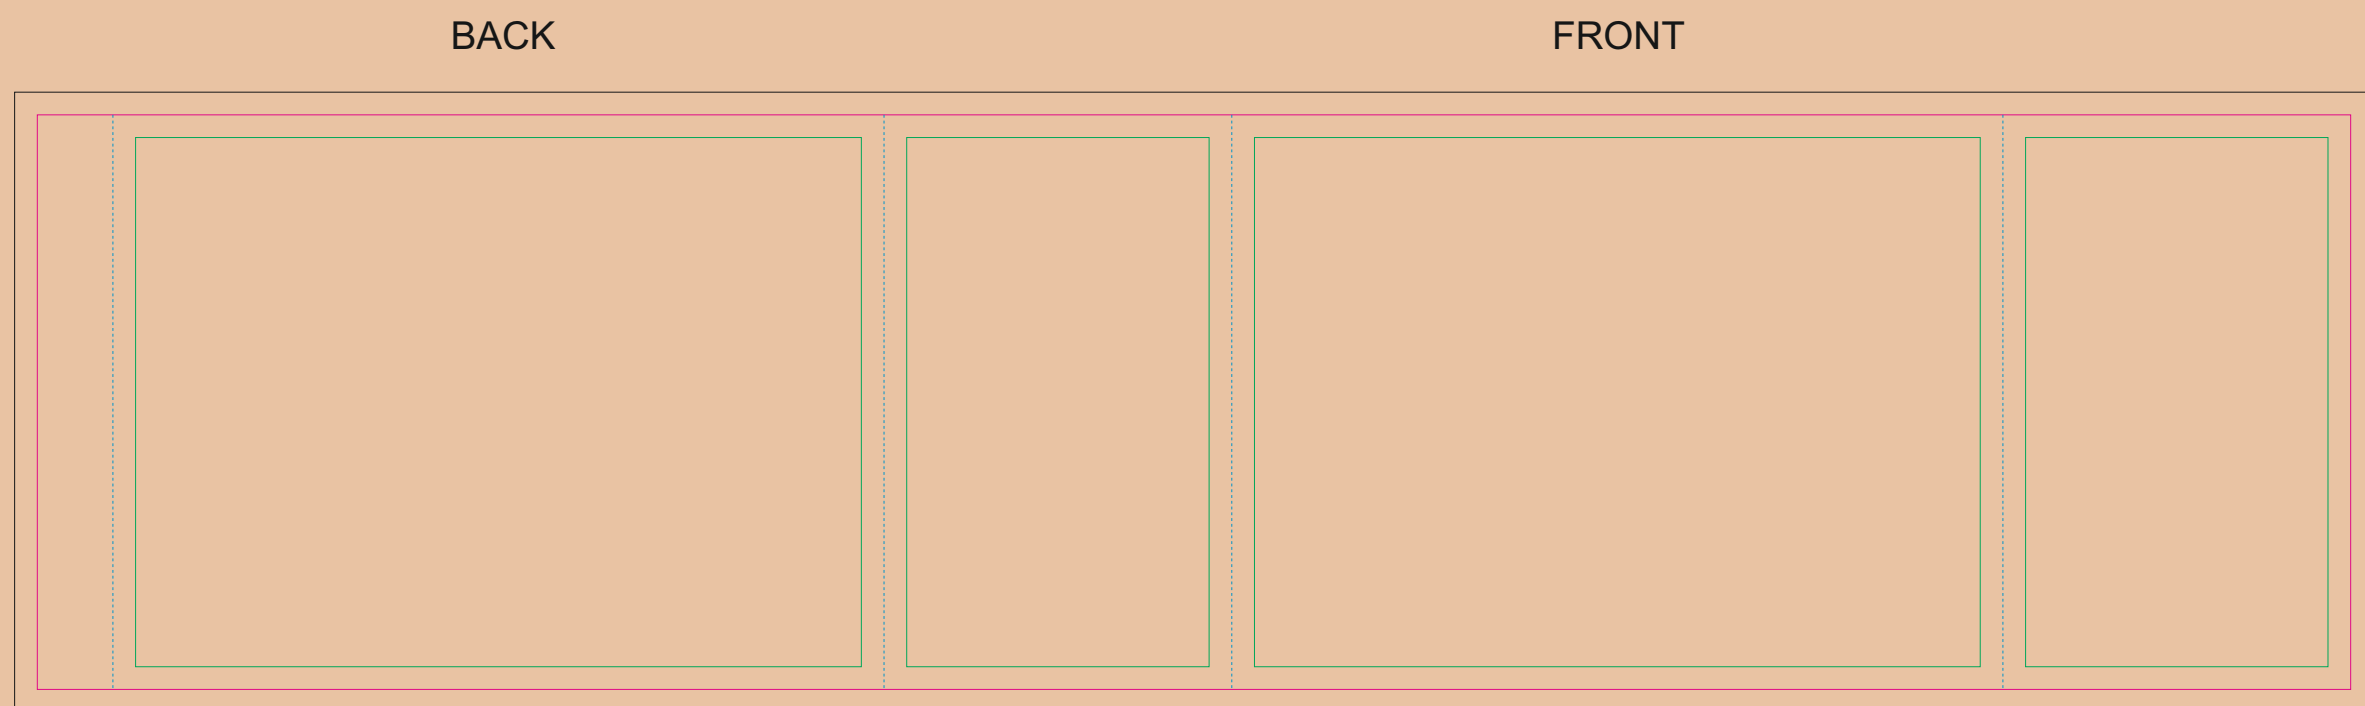

CRAFT Paper Sleeve

- Margin
- Edge of product
- Bleed limit 3-3 mm (background must fill it)
- - - - - Fold line

resolution: min. 300 DPI
colours: CMYK
formats: TIFF, PDF, EPS, AI, CDR

The green line indicates the area all non-background object-texts, logos, etc.
The pink outline the maximum size of graphic visible on the product.
The black line indicates the size of the required graphics including bleed.
The blue line indicates the folding.