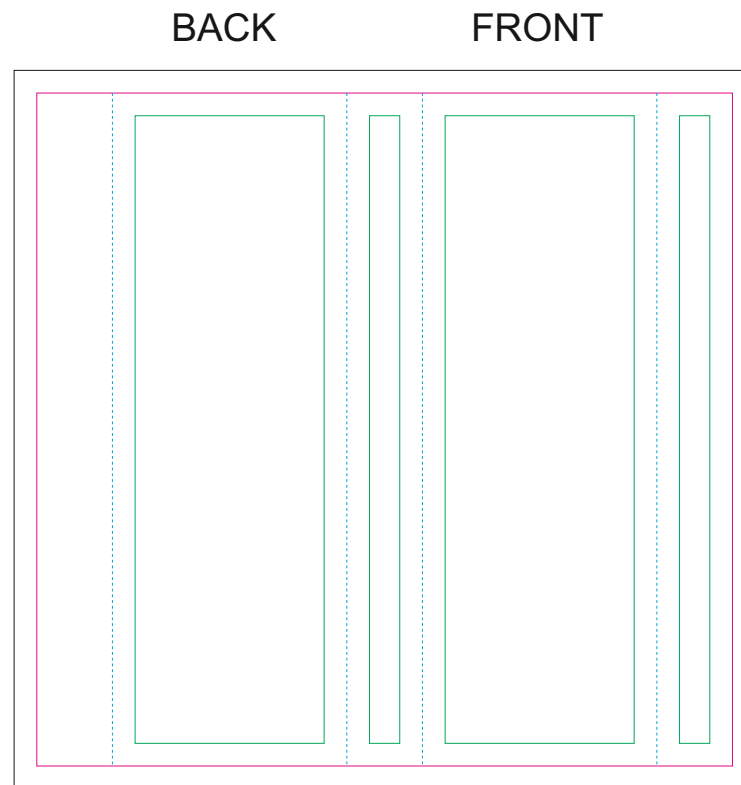

# Paper Sleeve

- Margin
- Edge of product
- Bleed limit 3-3 mm (background must fill it)
- - - - Fold line

resolution: min. 300 DPI  
colours: CMYK  
formats: TIFF, PDF, EPS, AI, CDR

The green line indicates the area all non-background object-texts, logos, etc.  
The pink outline the maximum size of graphic visible on the product.  
The black line indicates the size of the required graphics including bleed.  
The blue line indicates the folding.