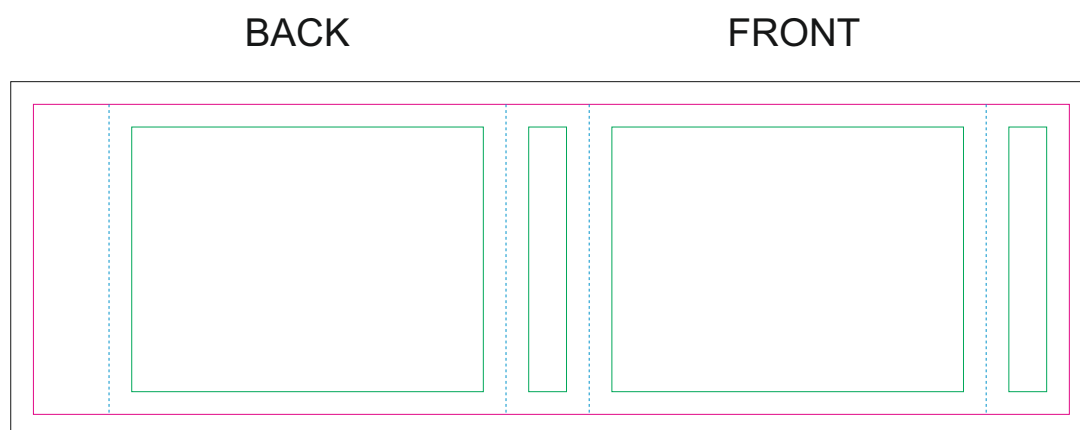

Paper Sleeve

- Margin
- Edge of product
- Bleed limit 3-3 mm (background must fill it)
- - - - - Fold line

resolution: min. 300 DPI
colours: CMYK
formats: TIFF, PDF, EPS, AI, CDR

The green line indicates the area all non-background object-texts, logos, etc.
The pink outline the maximum size of graphic visible on the product.
The black line indicates the size of the required graphics including bleed.
The blue line indicates the folding.