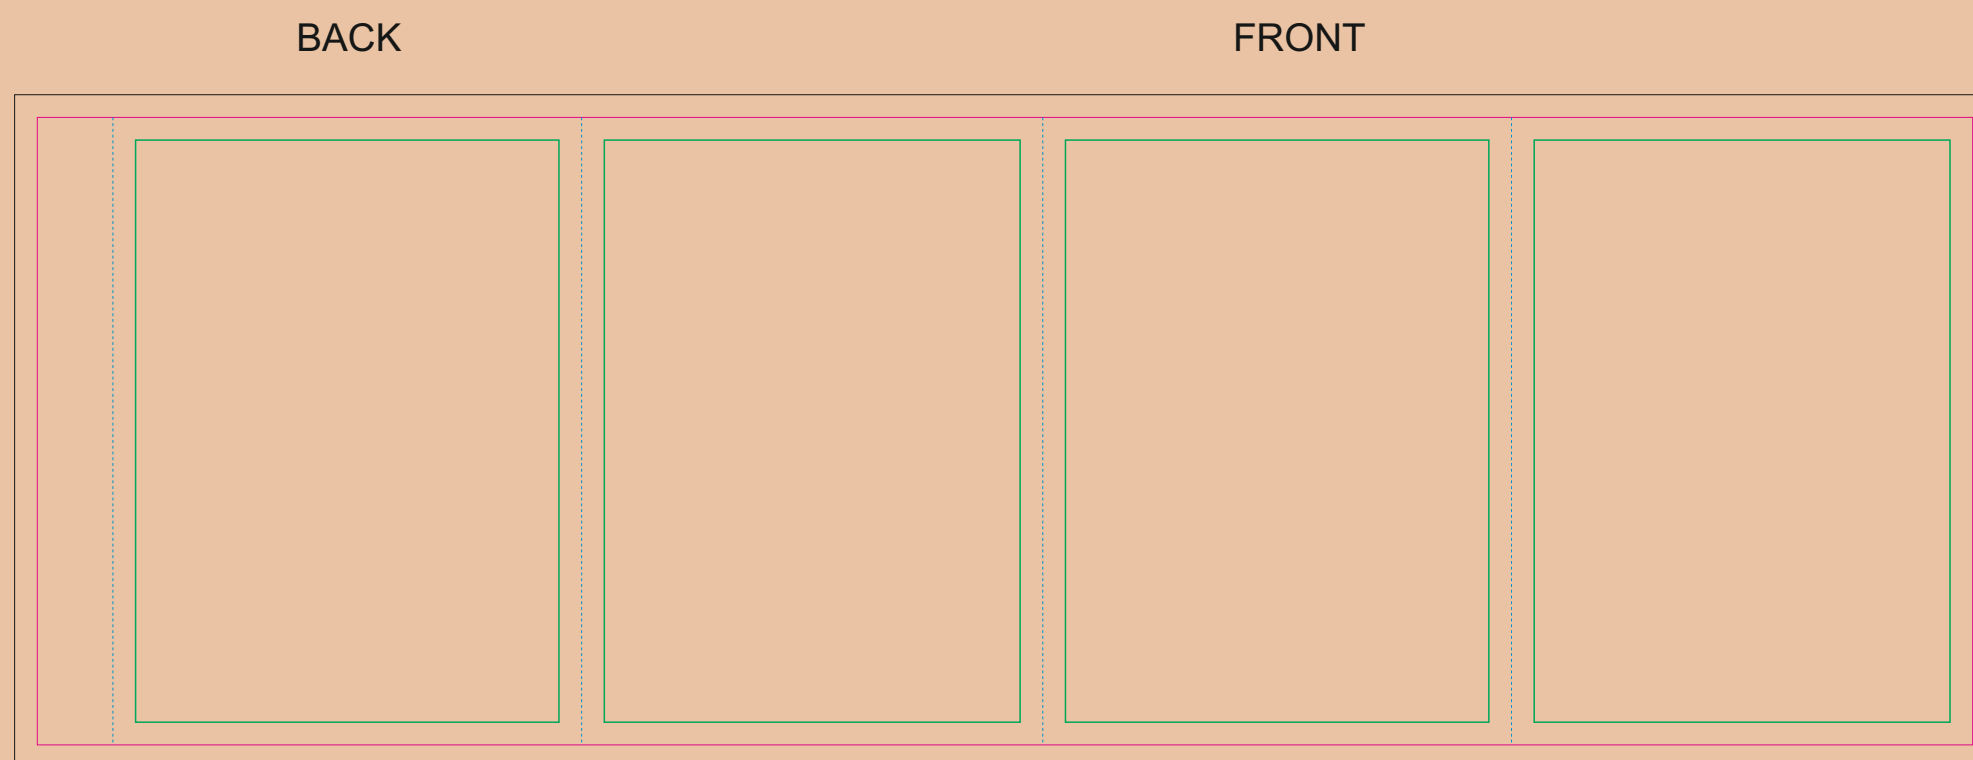

CRAFT Paper Sleeve

- Margin
- Edge of product
- Bleed limit 3-3 mm (background must fill it)
- - - - - Fold line

resolution: min. 300 DPI
colours: CMYK
formats: TIFF, PDF, EPS, AI, CDR

The green line indicates the area all non-background object-texts, logos, etc.
The pink outline the maximum size of graphic visible on the product.
The black line indicates the size of the required graphics including bleed.
The blue line indicates the folding.