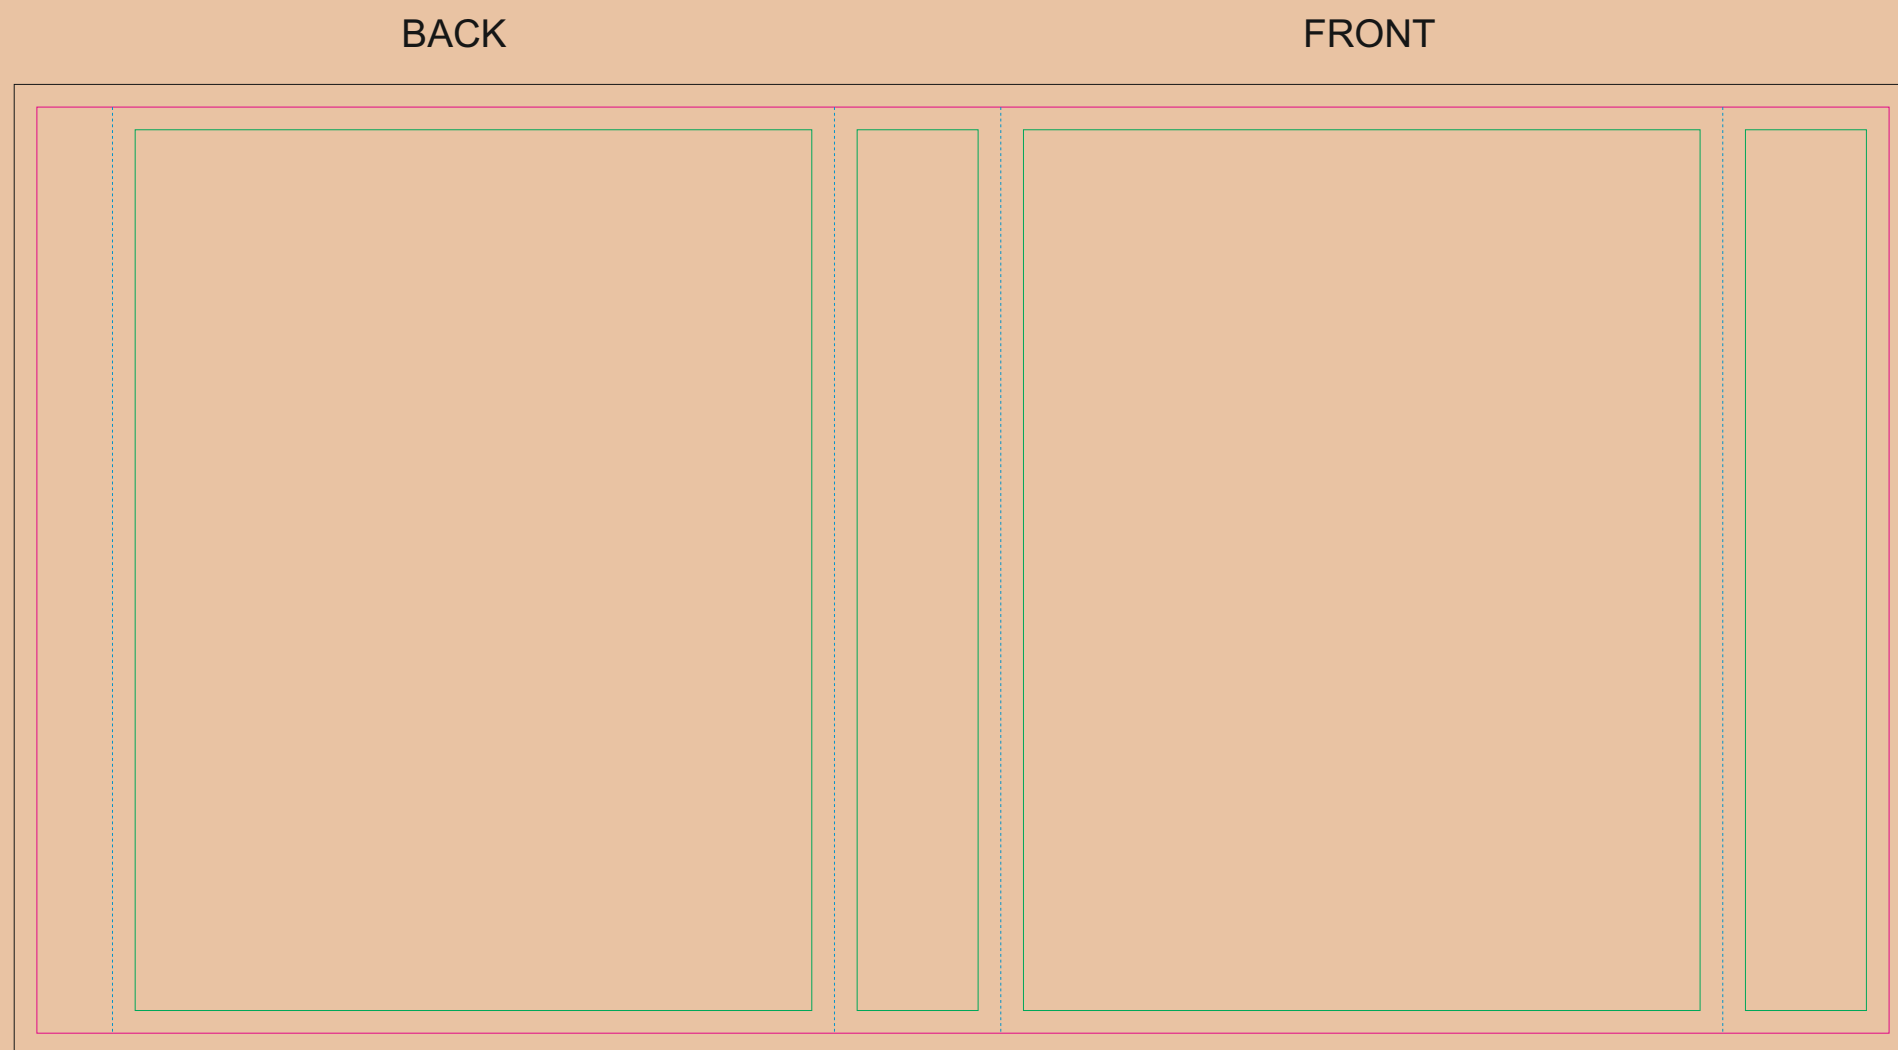

# CRAFT Paper Sleeve

- Margin
- Edge of product
- Bleed limit 3-3 mm (background must fill it)
- - - - - Fold line

resolution: min. 300 DPI  
colours: CMYK  
formats: TIFF, PDF, EPS, AI, CDR

The green line indicates the area all non-background object-texts, logos, etc.  
The pink outline the maximum size of graphic visible on the product.  
The black line indicates the size of the required graphics including bleed.  
The blue line indicates the folding.