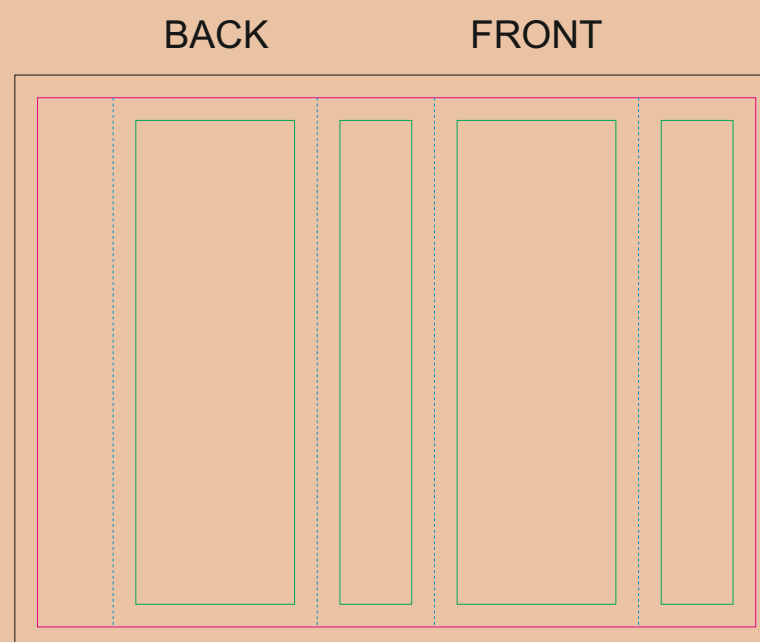

CRAFT Paper Sleeve

- Margin
- Edge of product
- Bleed limit 3-3 mm (background must fill it)
- - - - - Fold line

resolution: min. 300 DPI
colours: CMYK
formats: TIFF, PDF, EPS, AI, CDR

The green line indicates the area all non-background object-texts, logos, etc.
The pink outline the maximum size of graphic visible on the product.
The black line indicates the size of the required graphics including bleed.
The blue line indicates the folding.