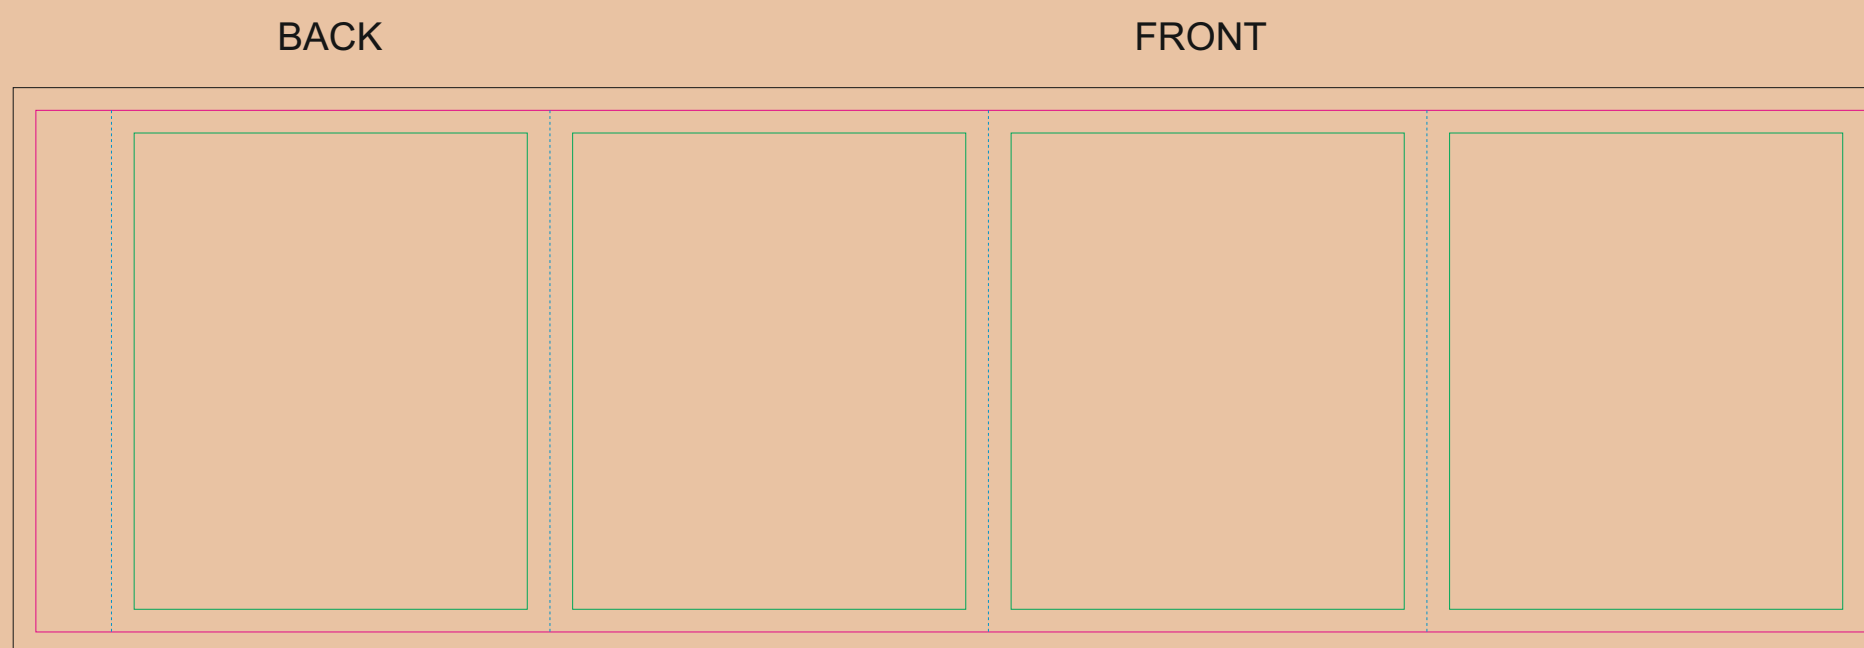

CRAFT Paper Sleeve

- Margin
- Edge of product
- Bleed limit 3-3 mm (background must fill it)
- - - - - Fold line

resolution: min. 300 DPI
colours: CMYK
formats: TIFF, PDF, EPS, AI, CDR

The green line indicates the area all non-background object-texts, logos, etc.
The pink outline the maximum size of graphic visible on the product.
The black line indicates the size of the required graphics including bleed.
The blue line indicates the folding.