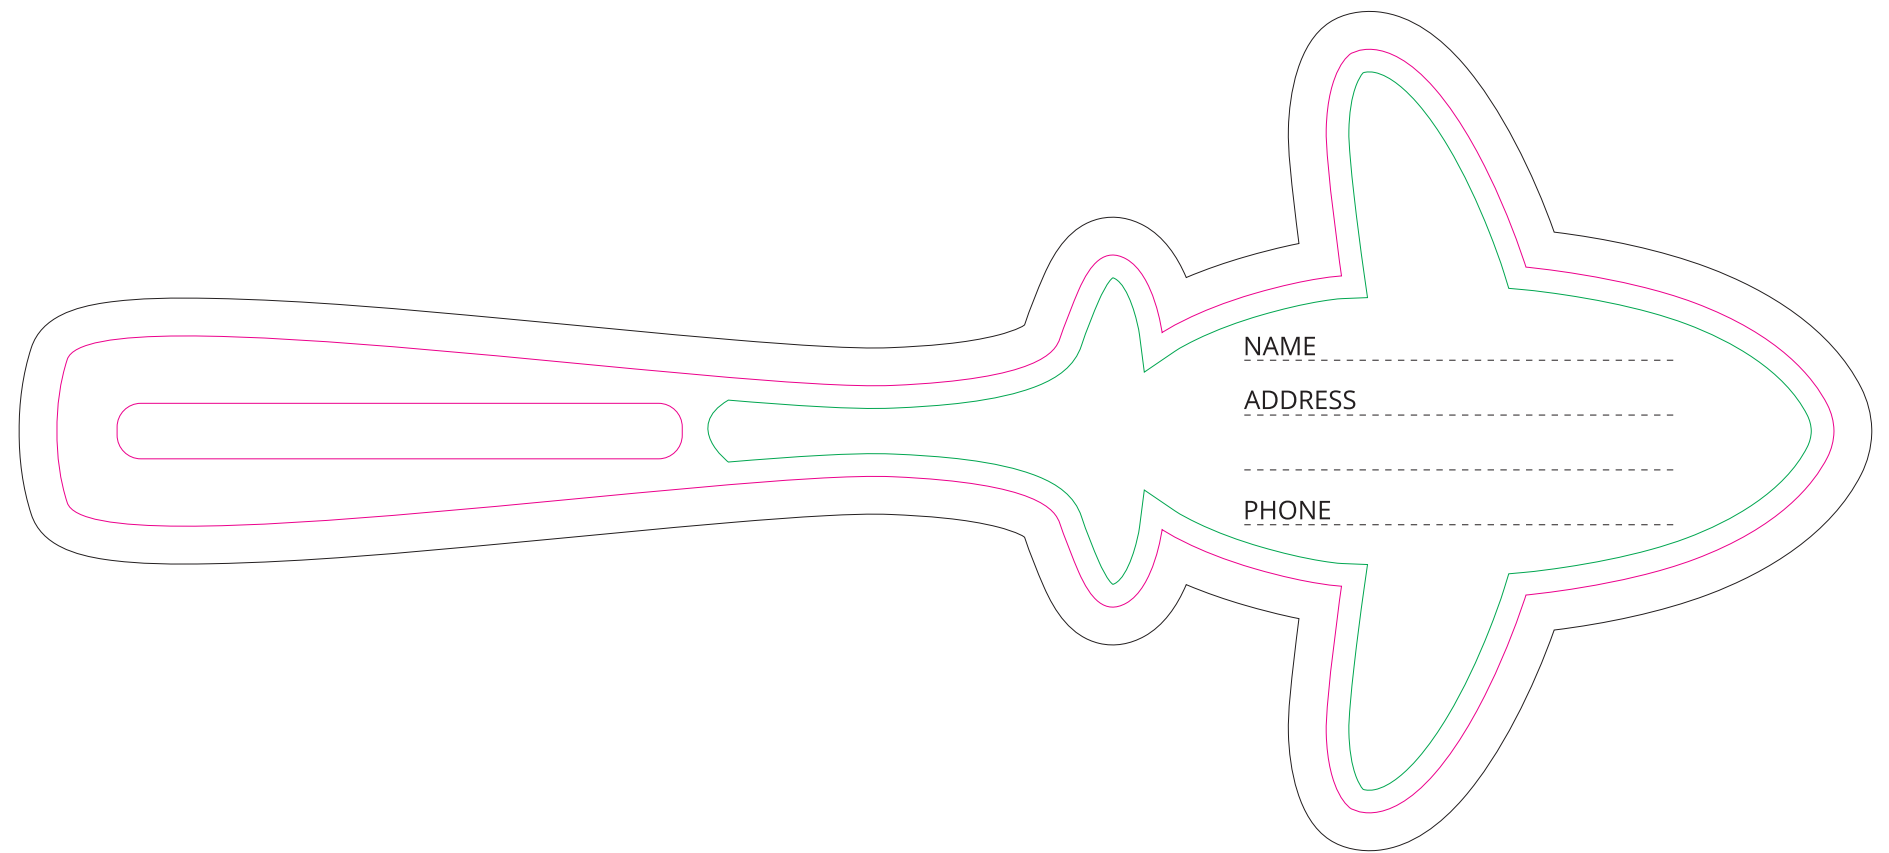

FRONT

BACK

- Margin
- Edge of product
- Bleed limit 5-5 mm (background must fill it)

resolution: min. 300 DPI  
colours: CMYK  
formats: TIFF, PDF, EPS, AI, CDR

The green line indicates the area all non-background object-texts, logos, etc.  
The pink outline the maximum size of graphic visible on the product.  
The black line indicates the size of the required graphics including bleed.